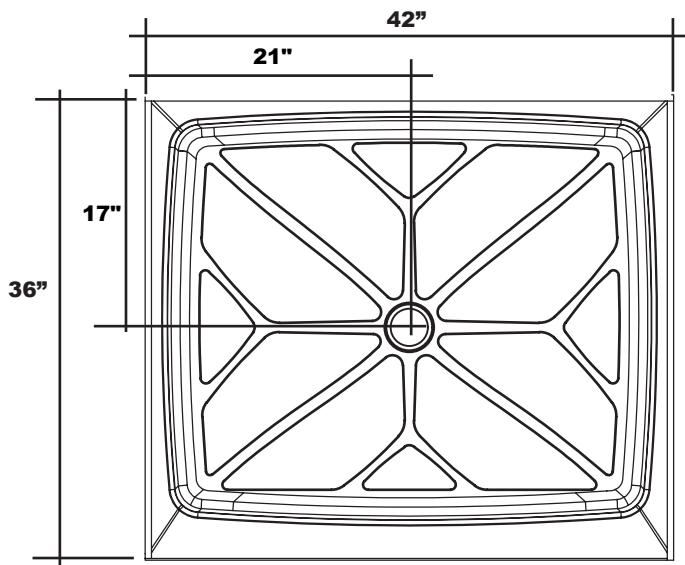

Threshold Detail