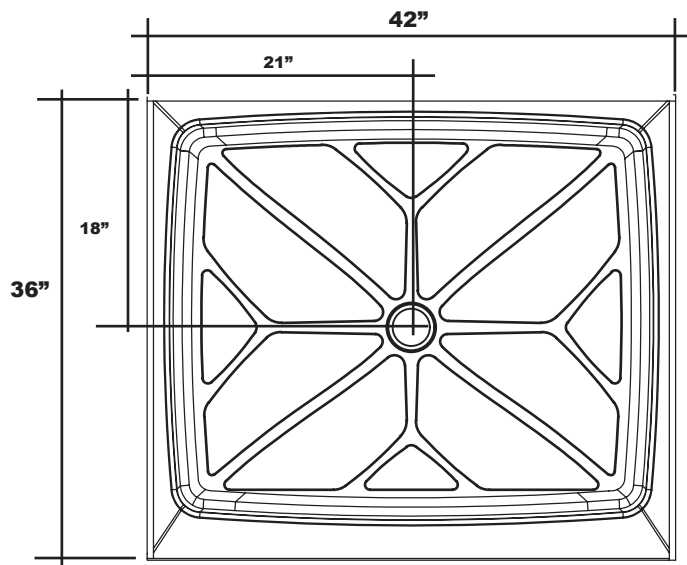

Threshold Detail