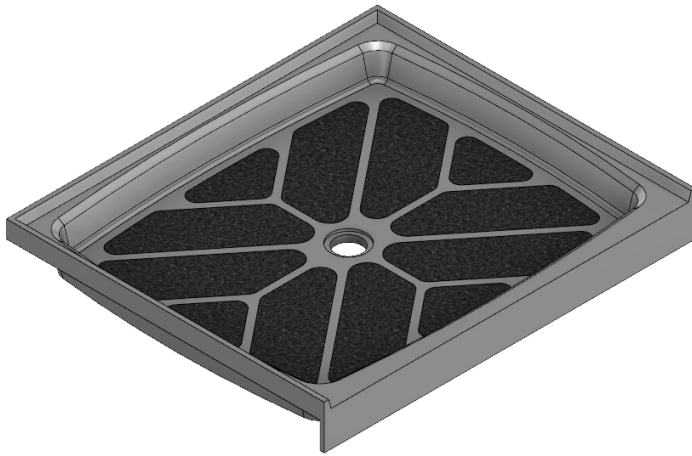

# MERIDIAN SOLID SURFACE ONE-PIECE SHOWER BASE

**42" x 36"**

Model # MSB4236S

- Integral shower floor and threshold for alcove installation

Choose from a variety of solid colors and granite-patterned colors

Easy to clean surface, does not promote mold or mildew

Textured flooring helps prevent slipping

Tapered floor helps water flow to drain

Rigid water barrier integrated into base

Uses standard 2" NPS strainer assembly