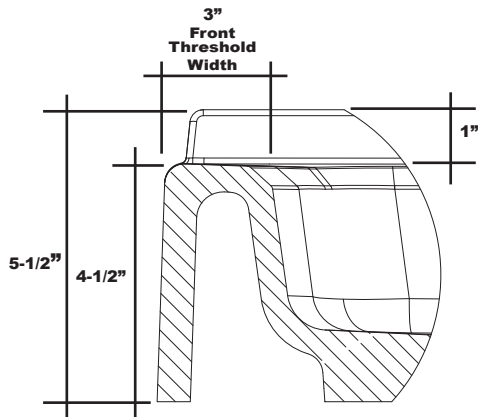

Threshold Detail