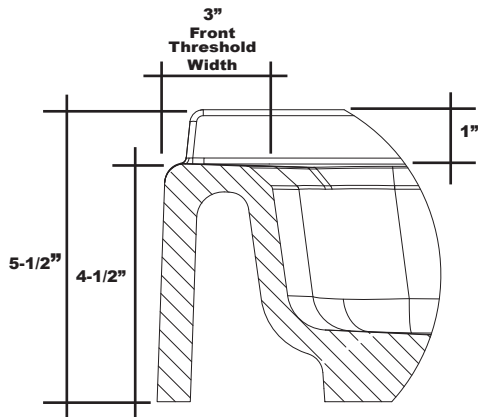

Threshold Detail