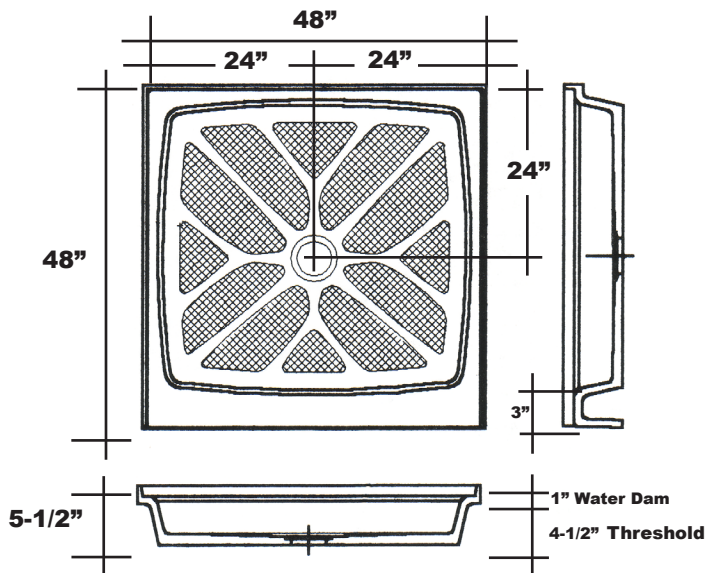

Section Thru Waterdam

Massillon, OH 44647
330-837-2216