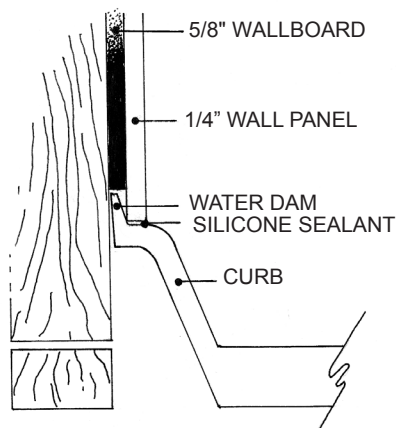

Section Thru Waterdam

Massillon, OH 44647
330-837-2216