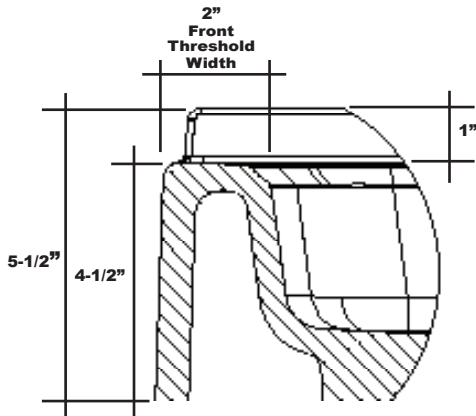

Threshold Detail