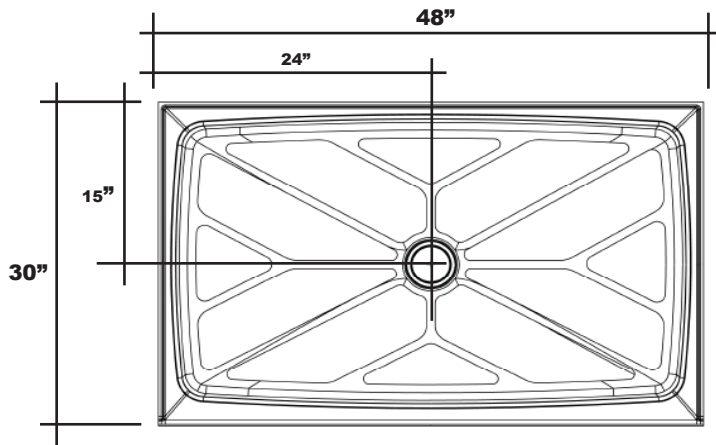

Threshold Detail