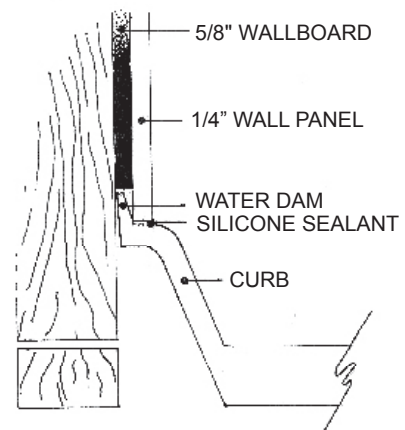

Section Thru Waterdam

Massillon, OH 44647
330-837-2216

www.TowerShowers.com

www.TowerSinks.com

TOWER
INDUSTRIES
www.TowerSurfaces.com