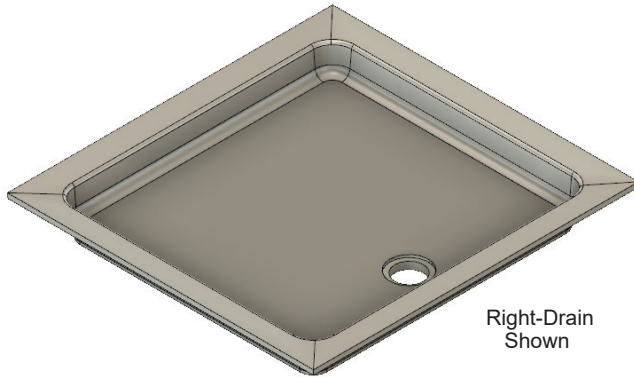

MERIDIAN SOLID SURFACE ONE-PIECE SHOWER BASE

32" x 34"

Universal Offset Drain

Model #MSB3234SUOL (Left-Drain)
Model #MSB3234SUOR (Right-Drain)
Model #MSB3234SUOF (Front-Drain)
Model #MSB3234SUOB (Back-Drain)

- Integral shower floor and threshold for alcove installation
- Choose from a variety of solid colors and granite-patterned colors
- Offset drain configuration and fabricated threshold allow base to be used in your choice of four configurations
- Easy to clean surface, does not promote mold or mildew
- Textured flooring helps prevent slipping
- Tapered floor helps water flow to drain
- Rigid water barrier integrated into base
- Uses standard 2" NPS strainer assembly
- Certified by Home Innovation Research Labs to the harmonized CSA B45.5/IAPMO Z124
- Approved by the Massachusetts Board of Examiners of Plumbers and Gasfitters

Threshold Detail

Section Thru Waterdam