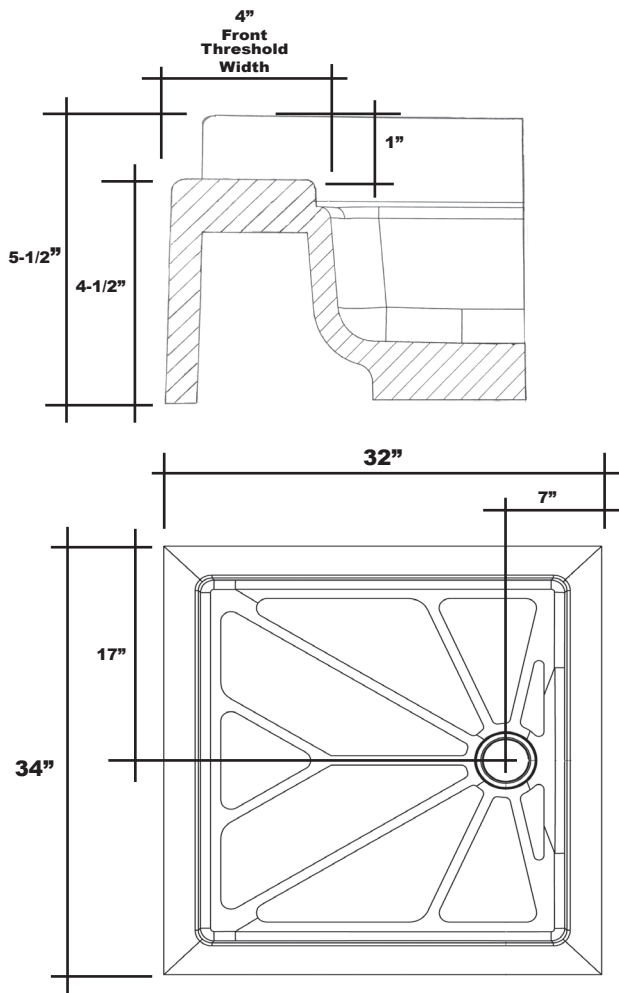

MERIDIAN SOLID SURFACE ONE-PIECE SHOWER BASE

32" x 34"

Universal Offset Drain

Model #MSB3234SUOL (Left-Drain)
Model #MSB3234SUOR (Right-Drain)
Model #MSB3234SUOF (Front-Drain)
Model #MSB3234SUOB (Back-Drain)

- Integral shower floor and threshold for alcove installation
- Choose from a variety of solid colors and granite-patterned colors
- Offset drain configuration and fabricated threshold allow base to be used in your choice of four configurations
- Easy to clean surface, does not promote mold or mildew
- Textured flooring helps prevent slipping
- Tapered floor helps water flow to drain
- Rigid water barrier integrated into base
- Uses standard 2" NPS strainer assembly
- Certified by Home Innovation Research Labs to the harmonized CSA B45.5/IAPMO Z124
- Approved by the Massachusetts Board of Examiners of Plumbers and Gasfitters

Threshold Detail

Section Thru Waterdam