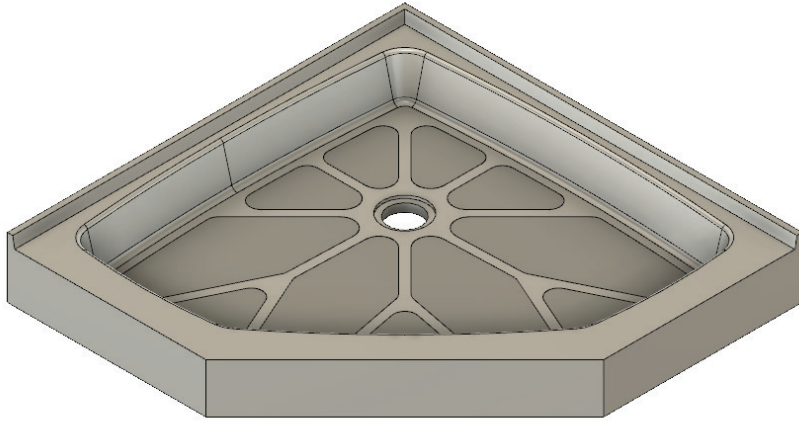

MERIDIAN SOLID SURFACE ONE-PIECE SHOWER BASE

36" x 36" Neo Angle

Model # MSB3636SN

- Integral shower floor and threshold for corner installation
- Choose from a variety of solid colors and granite-patterned colors
- Easy to clean surface, does not promote mold or mildew
- Textured flooring helps prevent slipping
- Tapered floor helps water flow to drain
- Rigid water barrier integrated into base
- Uses standard 2" NPS strainer assembly
- Certified by Home Innovation Research Labs to the harmonized CSA B45.5/IAPMO Z124
- Approved by the Massachusetts Board of Examiners of Plumbers and Gasfitters

Section Thru Waterdam