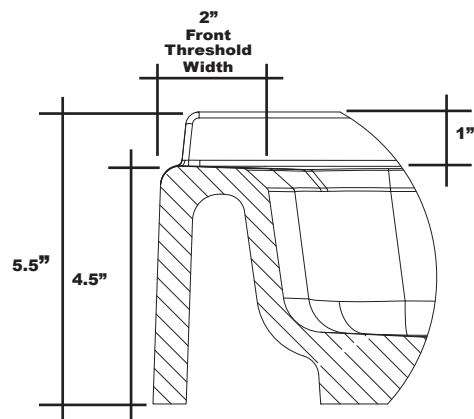

# MERIDIAN SOLID SURFACE ONE-PIECE SHOWER BASE

**37.5" X 36.75"**  
**Center Drain**

Model #MSB3753675S

- Integral shower floor and threshold for alcove installation
- Choose from a variety of solid colors and granite-patterned colors
- Easy to clean surface, does not promote mold or mildew
- Textured flooring helps prevent slipping
- Tapered floor helps water flow to drain
- Rigid water barrier integrated into base
- Uses standard 2" NPS strainer assembly
- Certified by Home Innovation Research Labs to the harmonized CSA B45.5/IAPMO Z124
- Approved by the Massachusetts Board of Examiners of Plumbers and Gasfitters

## Threshold Detail