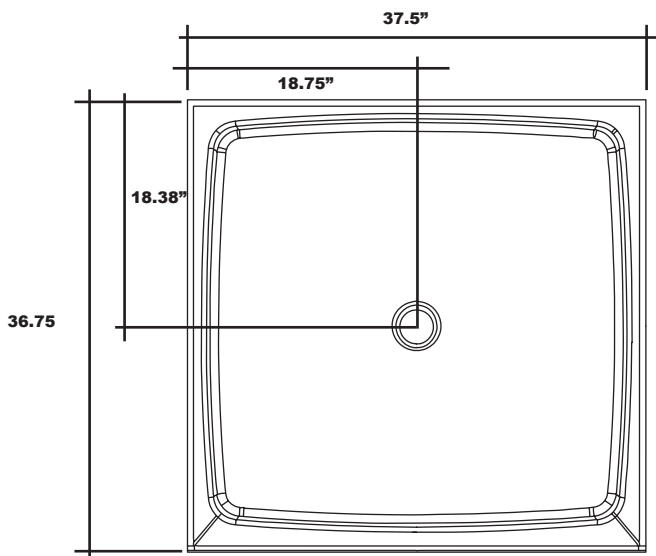

# MERIDIAN SOLID SURFACE ONE-PIECE SHOWER BASE

**37.5" X 36.75"**  
**Center Drain**

Model #MSB3753675S

- Integral shower floor and threshold for alcove installation
- Choose from a variety of solid colors and granite-patterned colors
- Easy to clean surface, does not promote mold or mildew
- Textured flooring helps prevent slipping
- Tapered floor helps water flow to drain
- Rigid water barrier integrated into base
- Uses standard 2" NPS strainer assembly
- Certified by Home Innovation Research Labs to the harmonized CSA B45.5/IAPMO Z124
- Approved by the Massachusetts Board of Examiners of Plumbers and Gasfitters

## Threshold Detail