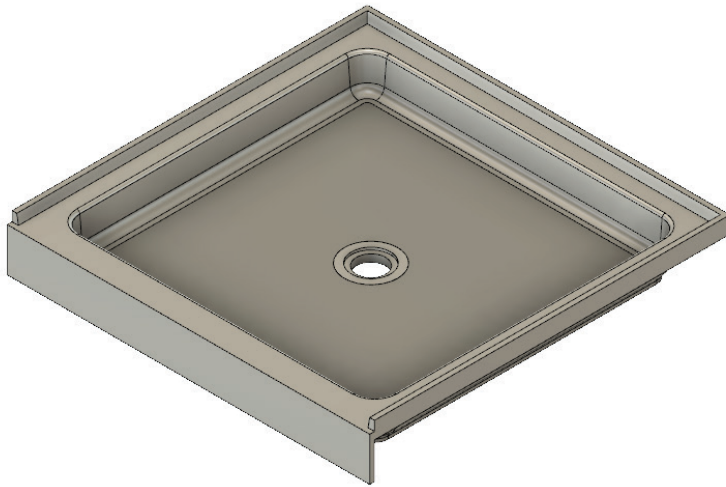

# MERIDIAN SOLID SURFACE ONE-PIECE SHOWER BASE

**37.5" X 36.75"**  
**Center Drain**

Model #MSB3753675S

- Integral shower floor and threshold for alcove installation
- Choose from a variety of solid colors and granite-patterned colors
- Easy to clean surface, does not promote mold or mildew
- Textured flooring helps prevent slipping
- Tapered floor helps water flow to drain
- Rigid water barrier integrated into base
- Uses standard 2" NPS strainer assembly
- Certified by Home Innovation Research Labs to the harmonized CSA B45.5/IAPMO Z124
- Approved by the Massachusetts Board of Examiners of Plumbers and Gasfitters

## Threshold Detail

## Section Thru Waterdam