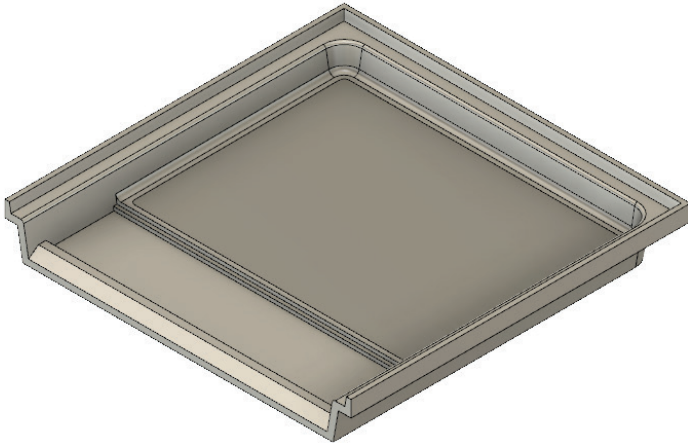

MERIDIAN SOLID SURFACE ONE-PIECE SHOWER BASE

Model # MSB3753675STVF

37.5" x 36.75" Accessible Front Trench Drain

- Integral shower floor and threshold for alcove installation
- Variable drain location with stainless steel trench cover
- Choose from a variety of solid colors and granite-patterned colors
- Textured flooring helps prevent slipping
- Tapered floor helps water flow to drain
- Rigid water barrier integrated into base
- Uses standard 2" NPS strainer assembly
- Certified by Home Innovation Research Labs to the harmonized CSA B45.5/IAPMO Z124
- Approved by the Massachusetts Board of Examiners of Plumbers and Gasfitters