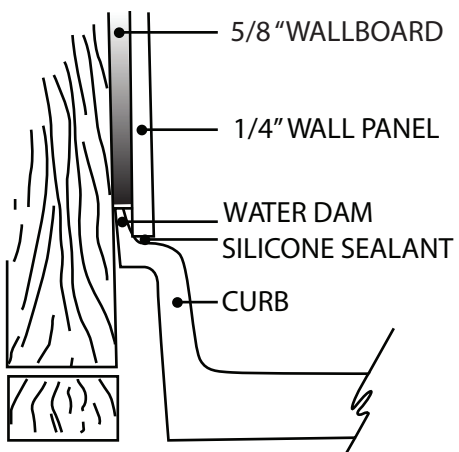

MERIDIAN SOLID SURFACE ONE-PIECE SHOWER BASE

Model # MSB3753675STVF

37.5" x 36.75" Accessible Front Trench Drain

- Integral shower floor and threshold for alcove installation
- Variable drain location with stainless steel trench cover
- Choose from a variety of solid colors and granite-patterned colors
- Textured flooring helps prevent slipping
- Tapered floor helps water flow to drain
- Rigid water barrier integrated into base
- Uses standard 2" NPS strainer assembly
- Certified by Home Innovation Research Labs to the harmonized CSA B45.5/IAPMO Z124
- Approved by the Massachusetts Board of Examiners of Plumbers and Gasfitters

Threshold Detail

Section Thru Waterdam

Special Note:

- Interpretation and enforcement of ADA guidelines varies from state to state. Please consult with your local enforcement agency prior to specifying or purchasing this product.