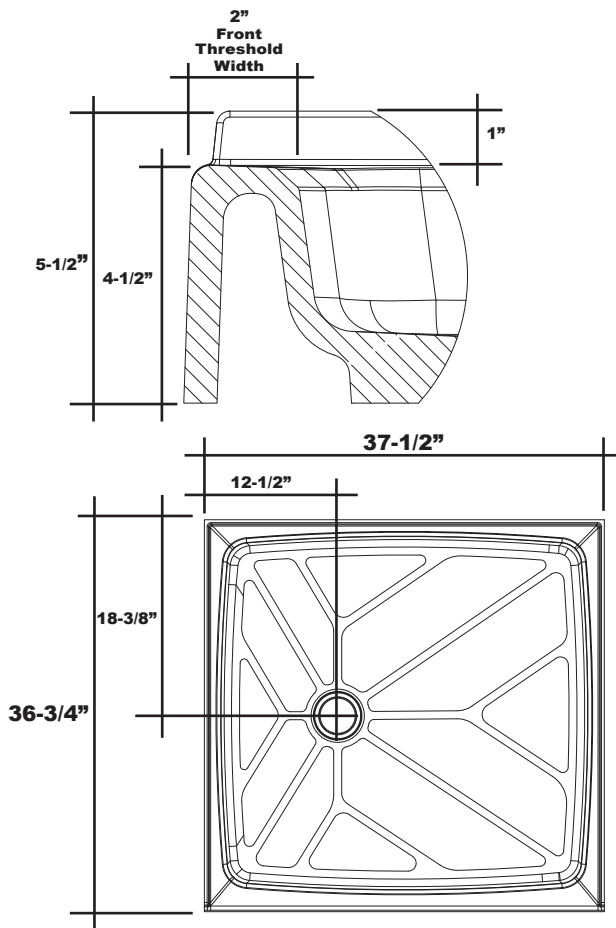

MERIDIAN SOLID SURFACE ONE-PIECE SHOWER BASE

37.5" x 36.75" Offset Drain

Model # MSB3753675SOL (Left-Drain)
Model # MSB3753675SOR (Right-Drain)

- Integral shower floor and threshold for alcove installation
- Choose from a variety of solid colors and granite-patterned colors
- Offset drain configuration allows base to be used for right or left drain installation
- Easy to clean surface, does not promote mold or mildew
- Textured flooring helps prevent slipping
- Tapered floor helps water flow to drain
- Rigid water barrier integrated into base
- Uses standard 2" NPS strainer assembly
- Certified by Home Innovation Research Labs to the harmonized CSA B45.5/IAPMO Z124
- Approved by the Massachusetts Board of Examiners of Plumbers and Gasfitters

Threshold Detail

Section Thru Waterdam