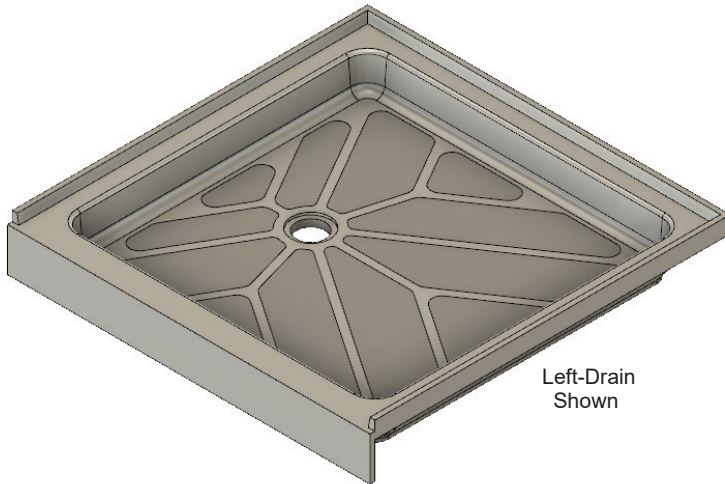

MERIDIAN SOLID SURFACE ONE-PIECE SHOWER BASE

37.5" x 36.75" Offset Drain

Model # MSB3753675SOL (Left-Drain)
Model # MSB3753675SOR (Right-Drain)

- Integral shower floor and threshold for alcove installation
- Choose from a variety of solid colors and granite-patterned colors
- Offset drain configuration allows base to be used for right or left drain installation
- Easy to clean surface, does not promote mold or mildew
- Textured flooring helps prevent slipping
- Tapered floor helps water flow to drain
- Rigid water barrier integrated into base
- Uses standard 2" NPS strainer assembly
- Certified by Home Innovation Research Labs to the harmonized CSA B45.5/IAPMO Z124
- Approved by the Massachusetts Board of Examiners of Plumbers and Gasfitters

Threshold Detail

Section Thru Waterdam