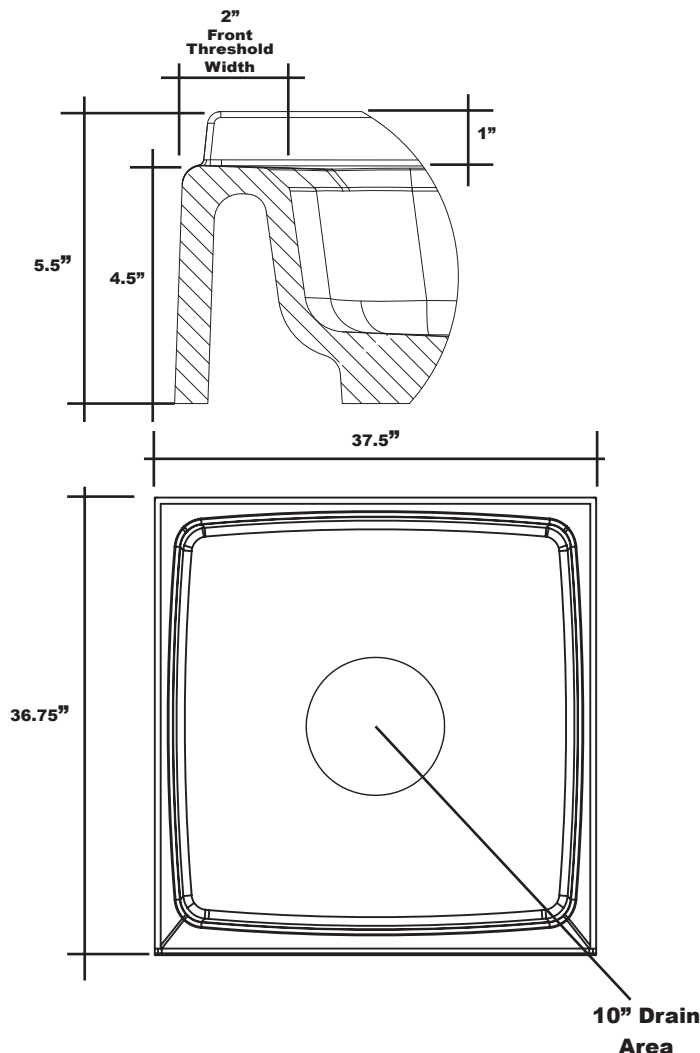

# MERIDIAN SOLID SURFACE ONE-PIECE SHOWER BASE

**37.5" X 36.75"**

## Variable Center Drain

Model # MSB3753675SV

- Integral shower floor and threshold for alcove installation
- Choose from a variety of solid colors and granite-patterned colors
- Shower floor drains toward 10" drain area allowing for drain orifice to be added anywhere within the 10" drain area
- Easy to clean surface, does not promote mold or mildew
- Textured flooring helps prevent slipping
- Tapered floor helps water flow to drain
- Rigid water barrier integrated into base
- Uses standard 2" NPS strainer assembly
- Certified by Home Innovation Research Labs to the harmonized CSA B45.5/IAPMO Z124
- Approved by the Massachusetts Board of Examiners of Plumbers and Gasfitters

### Threshold Detail