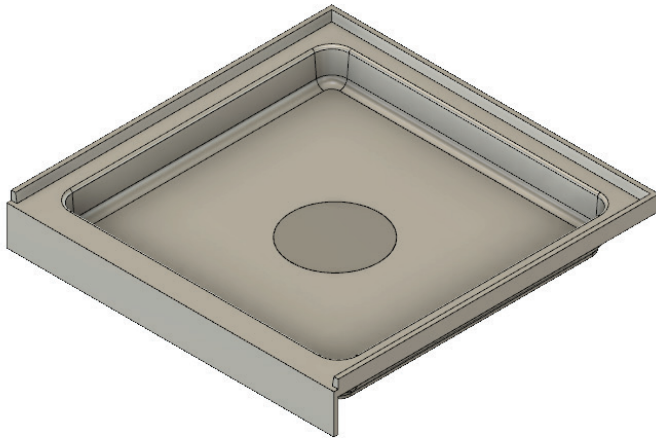

# MERIDIAN SOLID SURFACE ONE-PIECE SHOWER BASE

**37.5" X 36.75"**

## Variable Center Drain

Model # MSB3753675SV

- Integral shower floor and threshold for alcove installation
- Choose from a variety of solid colors and granite-patterned colors
- Shower floor drains toward 10" drain area allowing for drain orifice to be added anywhere within the 10" drain area
- Easy to clean surface, does not promote mold or mildew
- Textured flooring helps prevent slipping
- Tapered floor helps water flow to drain
- Rigid water barrier integrated into base
- Uses standard 2" NPS strainer assembly
- Certified by Home Innovation Research Labs to the harmonized CSA B45.5/IAPMO Z124
- Approved by the Massachusetts Board of Examiners of Plumbers and Gasfitters