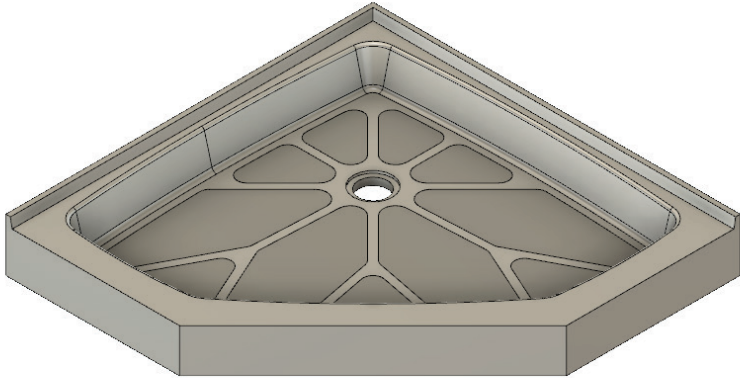

MERIDIAN SOLID SURFACE ONE-PIECE SHOWER BASE

38" x 38" Neo Angle

Model # MSB3838SN

- Integral shower floor and threshold for corner installation
- Choose from a variety of solid colors and granite-patterned colors
- Easy to clean surface, does not promote mold or mildew
- Textured flooring helps prevent slipping
- Tapered floor helps water flow to drain
- Rigid water barrier integrated into base
- Uses standard 2" NPS strainer assembly
- Certified by Home Innovation Research Labs to the harmonized CSA B45.5/IAPMO Z124
- Approved by the Massachusetts Board of Examiners of Plumbers and Gasfitters

Section Thru Waterdam