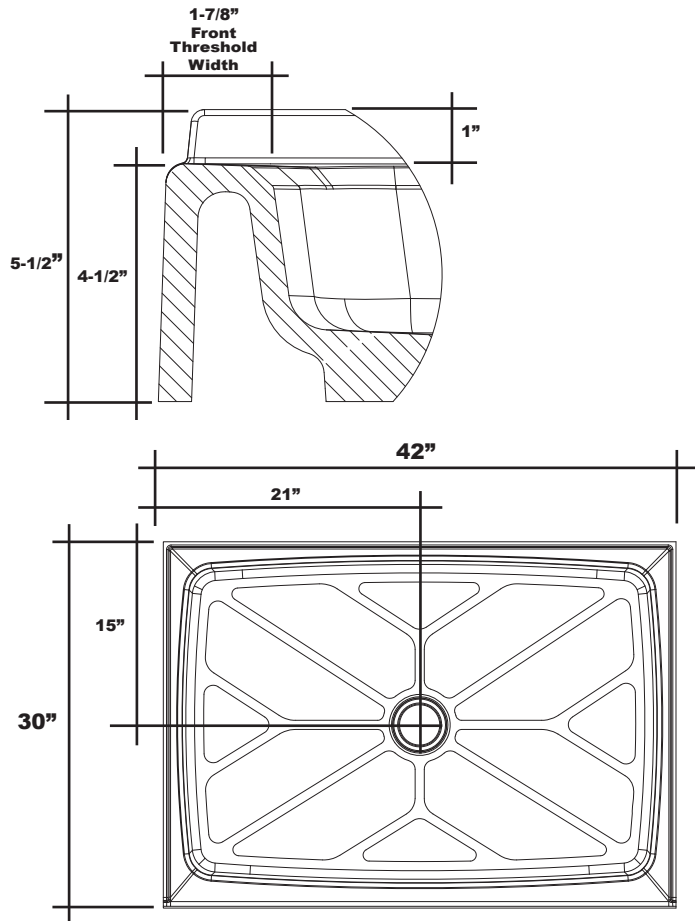

# MERIDIAN SOLID SURFACE ONE-PIECE SHOWER BASE

**42" x 30"**

Model # MSB4230S

- Integral shower floor and threshold for alcove installation
- Choose from a variety of solid colors and granite-patterned colors
- Easy to clean surface, does not promote mold or mildew
- Textured flooring helps prevent slipping
- Tapered floor helps water flow to drain
- Rigid water barrier integrated into base
- Uses standard 2" NPS strainer assembly
- Certified by Home Innovation Research Labs to the harmonized CSA B45.5/IAPMO Z124
- Approved by the Massachusetts Board of Examiners of Plumbers and Gasfitters

## Threshold Detail