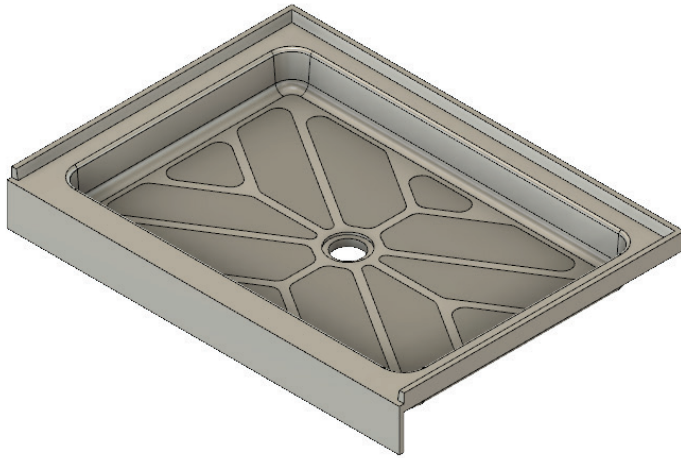

# MERIDIAN SOLID SURFACE ONE-PIECE SHOWER BASE

**42" x 30"**

Model # MSB4230S

- Integral shower floor and threshold for alcove installation
- Choose from a variety of solid colors and granite-patterned colors
- Easy to clean surface, does not promote mold or mildew
- Textured flooring helps prevent slipping
- Tapered floor helps water flow to drain
- Rigid water barrier integrated into base
- Uses standard 2" NPS strainer assembly
- Certified by Home Innovation Research Labs to the harmonized CSA B45.5/IAPMO Z124
- Approved by the Massachusetts Board of Examiners of Plumbers and Gasfitters

## Threshold Detail

## Section Thru Waterdam