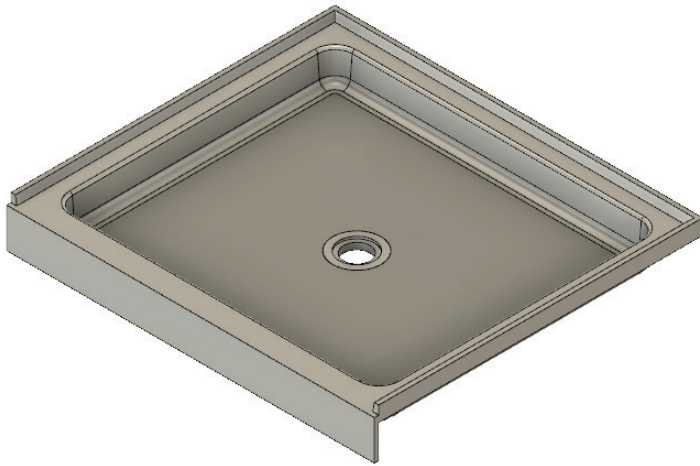

# MERIDIAN SOLID SURFACE ONE-PIECE SHOWER BASE

**42" x 37"**

Model # MSB4237S

- Integral shower floor and threshold for alcove installation
- Choose from a variety of solid colors and granite-patterned colors
- Easy to clean surface, does not promote mold or mildew
- Textured flooring helps prevent slipping
- Tapered floor helps water flow to drain
- Rigid water barrier integrated into base
- Uses standard 2" NPS strainer assembly
- Certified by Home Innovation Research Labs to the harmonized CSA B45.5/IAPMO Z124
- Approved by the Massachusetts Board of Examiners of Plumbers and Gasfitters

## Threshold Detail

## Section Thru Waterdam