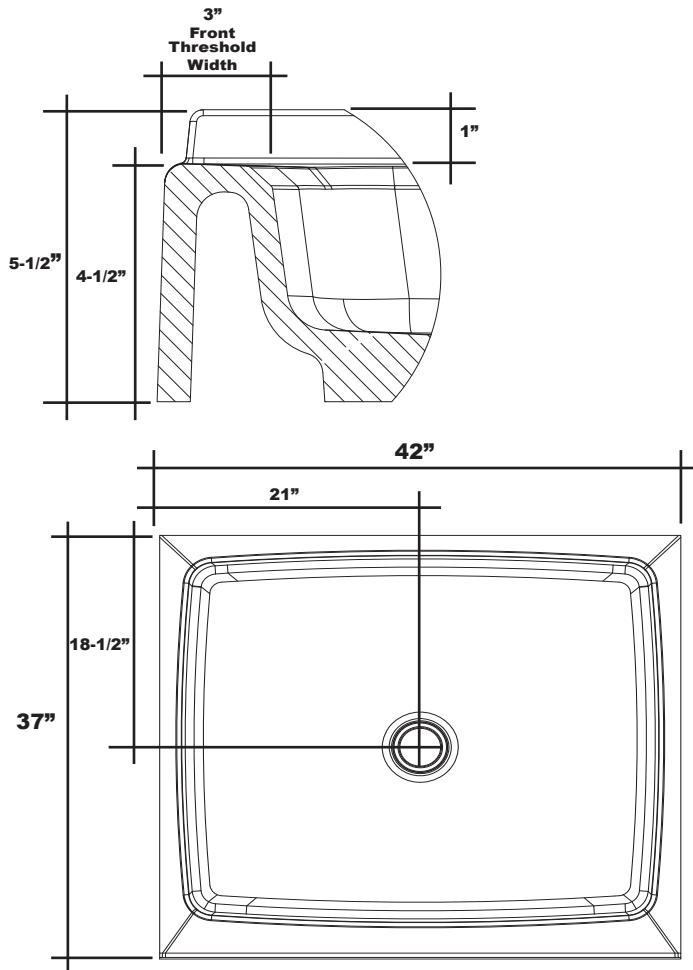

# MERIDIAN SOLID SURFACE ONE-PIECE SHOWER BASE

**42" x 37"**

Model # MSB4237S

- Integral shower floor and threshold for alcove installation
- Choose from a variety of solid colors and granite-patterned colors
- Easy to clean surface, does not promote mold or mildew
- Textured flooring helps prevent slipping
- Tapered floor helps water flow to drain
- Rigid water barrier integrated into base
- Uses standard 2" NPS strainer assembly
- Certified by Home Innovation Research Labs to the harmonized CSA B45.5/IAPMO Z124
- Approved by the Massachusetts Board of Examiners of Plumbers and Gasfitters

## Threshold Detail