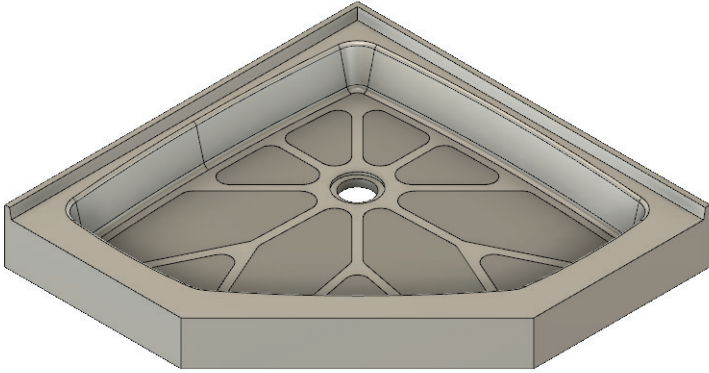

MERIDIAN SOLID SURFACE ONE-PIECE SHOWER BASE

Model # MSB4242SN

42" x 42" Neo Angle

- Integral shower floor and threshold for corner installation
- Choose from a variety of solid colors and granite-patterned colors
- Easy to clean surface, does not promote mold or mildew
- Textured flooring helps prevent slipping
- Tapered floor helps water flow to drain
- Rigid water barrier integrated into base
- Uses standard 2" NPS strainer assembly
- Certified by Home Innovation Research Labs to the harmonized CSA B45.5/IAPMO Z124
- Approved by the Massachusetts Board of Examiners of Plumbers and Gasfitters

Section Thru Waterdam