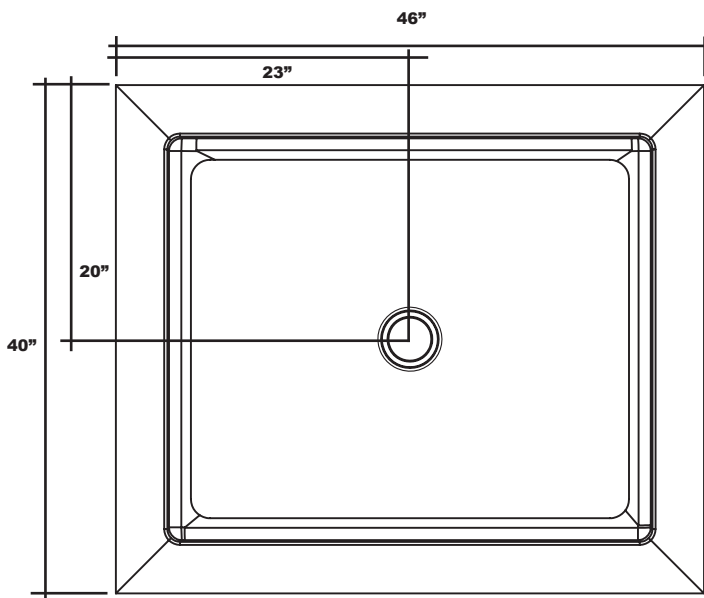

MERIDIAN SOLID SURFACE ONE-PIECE SHOWER BASE

Model #MSB4640SU

46" X 40" Universal Center Drain

- Integral shower floor and threshold for alcove installation
- Choose from a variety of solid colors and granite-patterned colors
- Easy to clean surface, does not promote mold or mildew
- Textured flooring helps prevent slipping
- Tapered floor helps water flow to drain
- Rigid water barrier integrated into base
- Uses standard 2" NPS strainer assembly
- Certified by Home Innovation Research Labs to the harmonized CSA B45.5/IAPMO Z124
- Approved by the Massachusetts Board of Examiners of Plumbers and Gasfitters

Section Thru Waterdam