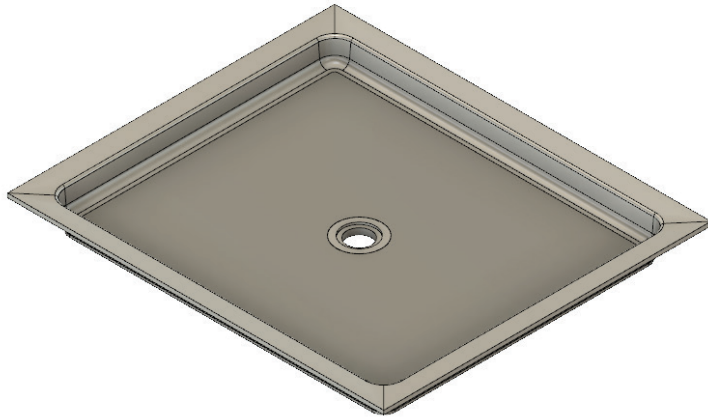

MERIDIAN SOLID SURFACE ONE-PIECE SHOWER BASE

Model #MSB4640SU

46" X 40" Universal Center Drain

- Integral shower floor and threshold for alcove installation
- Choose from a variety of solid colors and granite-patterned colors
- Easy to clean surface, does not promote mold or mildew
- Textured flooring helps prevent slipping
- Tapered floor helps water flow to drain
- Rigid water barrier integrated into base
- Uses standard 2" NPS strainer assembly
- Certified by Home Innovation Research Labs to the harmonized CSA B45.5/IAPMO Z124
- Approved by the Massachusetts Board of Examiners of Plumbers and Gasfitters

Section Thru Waterdam