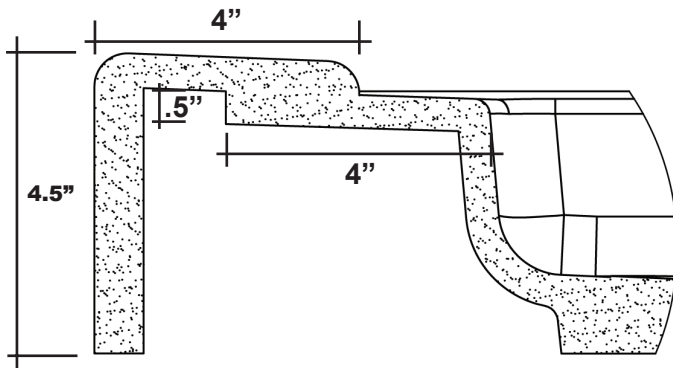

MERIDIAN SOLID SURFACE ONE-PIECE SHOWER BASE

Model #MSB4640SU

46" X 40" Universal Center Drain

- Integral shower floor and threshold for alcove installation
- Choose from a variety of solid colors and granite-patterned colors
- Easy to clean surface, does not promote mold or mildew
- Textured flooring helps prevent slipping
- Tapered floor helps water flow to drain
- Rigid water barrier integrated into base
- Uses standard 2" NPS strainer assembly
- Certified by Home Innovation Research Labs to the harmonized CSA B45.5/IAPMO Z124
- Approved by the Massachusetts Board of Examiners of Plumbers and Gasfitters

Section Thru Waterdam