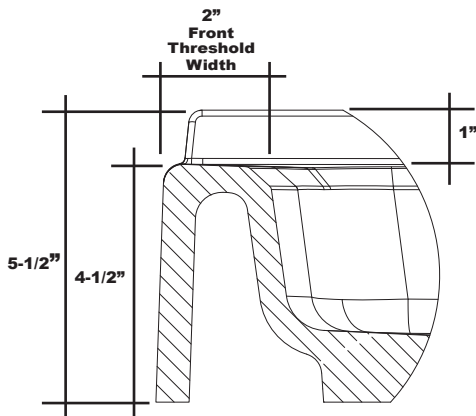

MERIDIAN SOLID SURFACE ONE-PIECE SHOWER BASE

48" x 30"

Model #MSB4830S

- Integral shower floor and threshold for alcove installation
- Choose from a variety of solid colors and granite-patterned colors
- Easy to clean surface, does not promote mold or mildew
- Textured flooring helps prevent slipping
- Tapered floor helps water flow to drain
- Rigid water barrier integrated into base
- Uses standard 2" NPS strainer assembly
- Certified by Home Innovation Research Labs to the harmonized CSA B45.5/IAPMO Z124
- Approved by the Massachusetts Board of Examiners of Plumbers and Gasfitters

Threshold Detail

Section Thru Waterdam