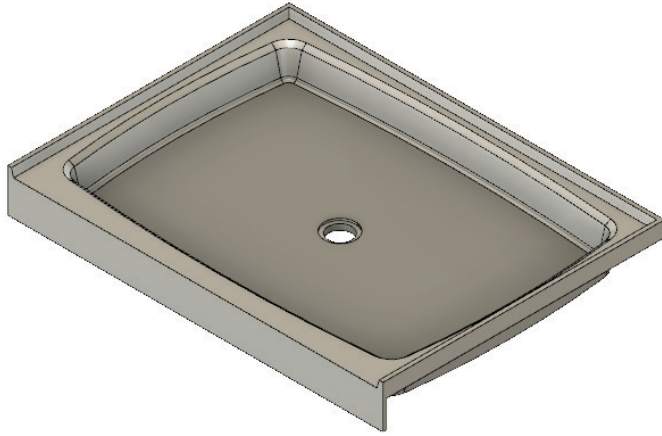

MERIDIAN SOLID SURFACE ONE-PIECE SHOWER BASE

48" x 36"

Model # MSB4836S

- Integral shower floor and threshold for alcove installation
- Choose from a variety of solid colors and granite-patterned colors
- Easy to clean surface, does not promote mold or mildew
- Textured flooring helps prevent slipping
- Tapered floor helps water flow to drain
- Rigid water barrier integrated into base
- Uses standard 2" NPS strainer assembly
- Certified by Home Innovation Research Labs to the harmonized CSA B45.5/IAPMO Z124
- Approved by the Massachusetts Board of Examiners of Plumbers and Gasfitters

Section Thru Waterdam