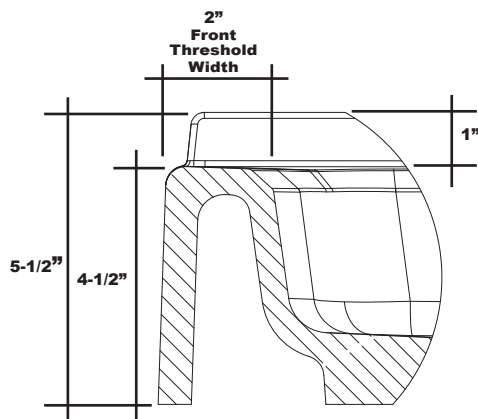

MERIDIAN SOLID SURFACE ONE-PIECE SHOWER BASE

Model # MSB4838S

48" x 38"

- Integral shower floor and threshold for alcove installation
- Choose from a variety of solid colors and granite-patterned colors
- Easy to clean surface, does not promote mold or mildew
- Textured flooring helps prevent slipping
- Tapered floor helps water flow to drain
- Rigid water barrier integrated into base
- Uses standard 2" NPS strainer assembly
- Certified by Home Innovation Research Labs to the harmonized CSA B45.5/IAPMO Z124
- Approved by the Massachusetts Board of Examiners of Plumbers and Gasfitters

Section Thru Waterdam