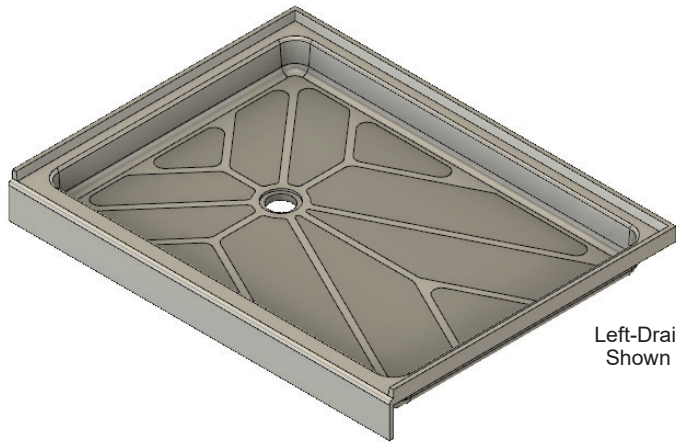

MERIDIAN SOLID SURFACE ONE-PIECE SHOWER BASE

Model # MSB4953675SOL (Left-Drain)
Model # MSB4953675SOR (Right-Drain)

49.5" x 36.75" Offset Drain

- Integral shower floor and threshold for alcove installation
- Choose from a variety of solid colors and granite-patterned colors
- Offset drain configuration allows base to be used for right or left drain installation
- Easy to clean surface, does not promote mold or mildew
- Textured flooring helps prevent slipping
- Tapered floor helps water flow to drain
- Rigid water barrier integrated into base
- Uses standard 2" NPS strainer assembly
- Certified by Home Innovation Research Labs to the harmonized CSA B45.5/IAPMO Z124
- Approved by the Massachusetts Board of Examiners of Plumbers and Gasfitters

Threshold Detail

Section Thru Waterdam