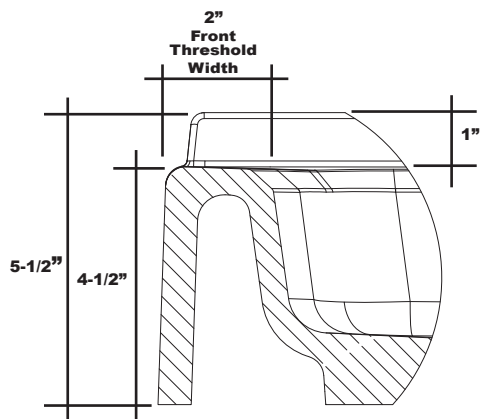

MERIDIAN SOLID SURFACE ONE-PIECE SHOWER BASE

Model # MSB4953675SOL (Left-Drain)
Model # MSB4953675SOR (Right-Drain)

49.5" x 36.75" Offset Drain

- Integral shower floor and threshold for alcove installation
- Choose from a variety of solid colors and granite-patterned colors
- Offset drain configuration allows base to be used for right or left drain installation
- Easy to clean surface, does not promote mold or mildew
- Textured flooring helps prevent slipping
- Tapered floor helps water flow to drain
- Rigid water barrier integrated into base
- Uses standard 2" NPS strainer assembly
- Certified by Home Innovation Research Labs to the harmonized CSA B45.5/IAPMO Z124
- Approved by the Massachusetts Board of Examiners of Plumbers and Gasfitters

Threshold Detail

Section Thru Waterdam