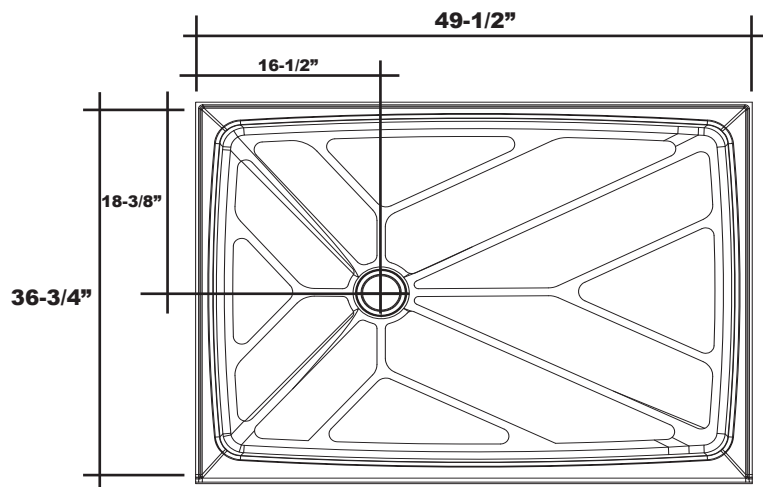

MERIDIAN SOLID SURFACE ONE-PIECE SHOWER BASE

Model # MSB4953675SOL (Left-Drain)
Model # MSB4953675SOR (Right-Drain)

49.5" x 36.75" Offset Drain

- Integral shower floor and threshold for alcove installation
- Choose from a variety of solid colors and granite-patterned colors
- Offset drain configuration allows base to be used for right or left drain installation
- Easy to clean surface, does not promote mold or mildew
- Textured flooring helps prevent slipping
- Tapered floor helps water flow to drain
- Rigid water barrier integrated into base
- Uses standard 2" NPS strainer assembly
- Certified by Home Innovation Research Labs to the harmonized CSA B45.5/IAPMO Z124
- Approved by the Massachusetts Board of Examiners of Plumbers and Gasfitters

Threshold Detail

Section Thru Waterdam