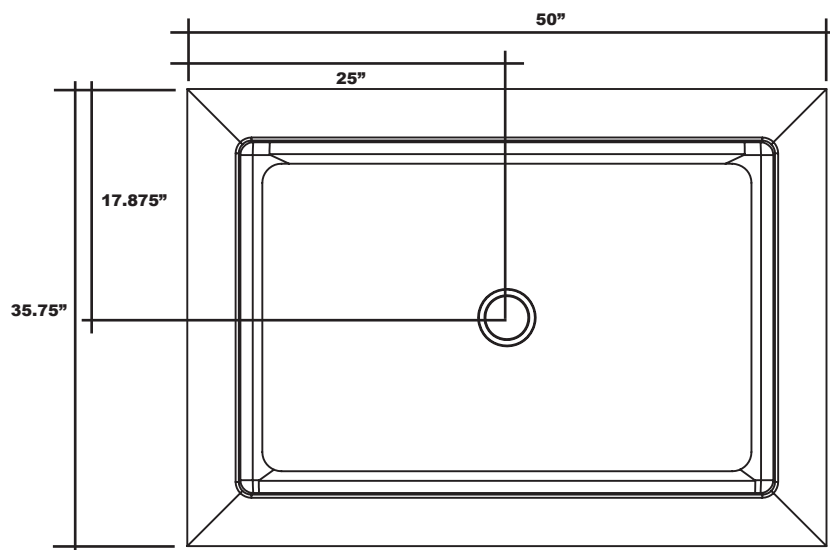

MERIDIAN SOLID SURFACE ONE-PIECE SHOWER BASE

Model #MSB5036SU

Variable Threshold Detail

Section Thru Waterdam

50" X 36" Universal Center Drain

- Integral shower floor and threshold for alcove installation
- Choose from a variety of solid colors and granite-patterned colors
- Easy to clean surface, does not promote mold or mildew
- Textured flooring helps prevent slipping
- Tapered floor helps water flow to drain
- Rigid water barrier integrated into base
- Uses standard 2" NPS strainer assembly
- Certified by Home Innovation Research Labs to the harmonized CSA B45.5/IAPMO Z124
- Approved by the Massachusetts Board of Examiners of Plumbers and Gasfitters