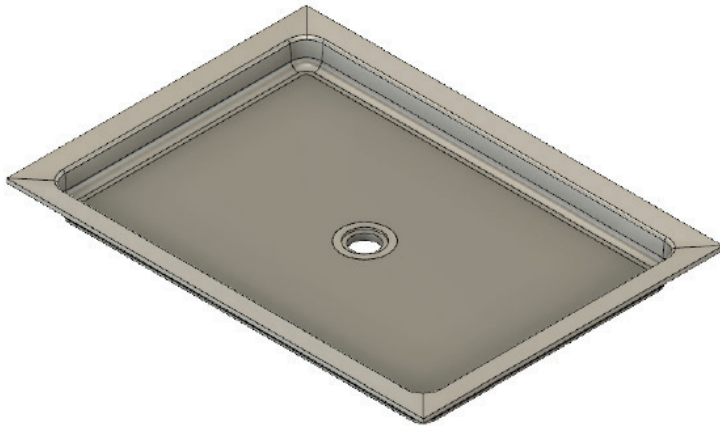

MERIDIAN SOLID SURFACE ONE-PIECE SHOWER BASE

Model #MSB5036SU

Variable Threshold Detail

Section Thru Waterdam

50" X 36" Universal Center Drain

- Integral shower floor and threshold for alcove installation
- Choose from a variety of solid colors and granite-patterned colors
- Easy to clean surface, does not promote mold or mildew
- Textured flooring helps prevent slipping
- Tapered floor helps water flow to drain
- Rigid water barrier integrated into base
- Uses standard 2" NPS strainer assembly
- Certified by Home Innovation Research Labs to the harmonized CSA B45.5/IAPMO Z124
- Approved by the Massachusetts Board of Examiners of Plumbers and Gasfitters