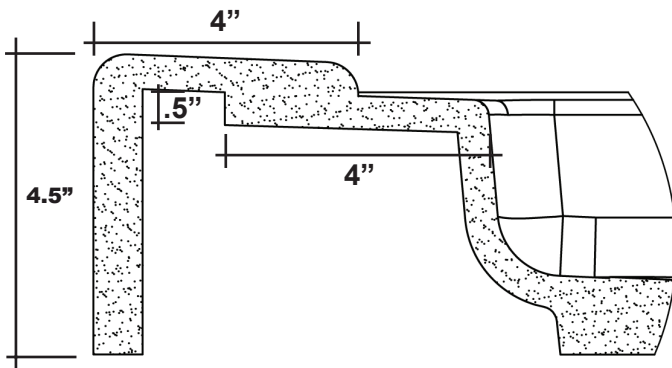

MERIDIAN SOLID SURFACE ONE-PIECE SHOWER BASE

Model #MSB5036SU

Variable Threshold Detail

Section Thru Waterdam

50" X 36" Universal Center Drain

- Integral shower floor and threshold for alcove installation
- Choose from a variety of solid colors and granite-patterned colors
- Easy to clean surface, does not promote mold or mildew
- Textured flooring helps prevent slipping
- Tapered floor helps water flow to drain
- Rigid water barrier integrated into base
- Uses standard 2" NPS strainer assembly
- Certified by Home Innovation Research Labs to the harmonized CSA B45.5/IAPMO Z124
- Approved by the Massachusetts Board of Examiners of Plumbers and Gasfitters