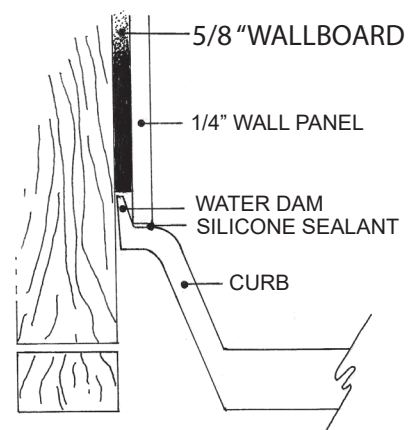

MERIDIAN SOLID SURFACE ONE-PIECE SHOWER BASE

Model #MSB5036SU

Variable Threshold Detail

Section Thru Waterdam

50" X 36" Universal Center Drain

- Integral shower floor and threshold for alcove installation
- Choose from a variety of solid colors and granite-patterned colors
- Easy to clean surface, does not promote mold or mildew
- Textured flooring helps prevent slipping
- Tapered floor helps water flow to drain
- Rigid water barrier integrated into base
- Uses standard 2" NPS strainer assembly
- Certified by Home Innovation Research Labs to the harmonized CSA B45.5/IAPMO Z124
- Approved by the Massachusetts Board of Examiners of Plumbers and Gasfitters