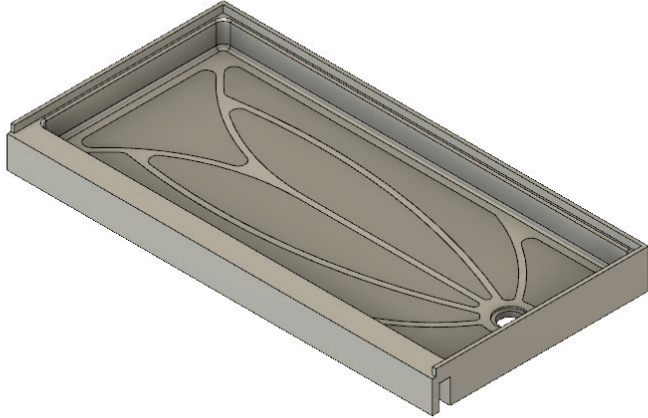

MERIDIAN SOLID SURFACE ONE-PIECE SHOWER BASE

Model # MSB6030SR (Shown)
Model # MSB6030SL

60" x 30" End Drain

- Ideal for use when replacing bathtub with a shower base
- Integral shower floor and threshold for alcove installation
- Choose from a variety of solid colors and granite-patterned colors
- End drain configuration allows base to be used for right or left drain installation
- Easy to clean surface, does not promote mold or mildew
- Textured flooring helps prevent slipping
- Tapered floor helps water flow to drain
- Rigid water barrier integrated into base
- Uses standard 2" NPS strainer assembly
- Certified by Home Innovation Research Labs to the harmonized CSA B45.5/IAPMO Z124
- Approved by the Massachusetts Board of Examiners of Plumbers and Gasfitters

Section Thru Waterdam