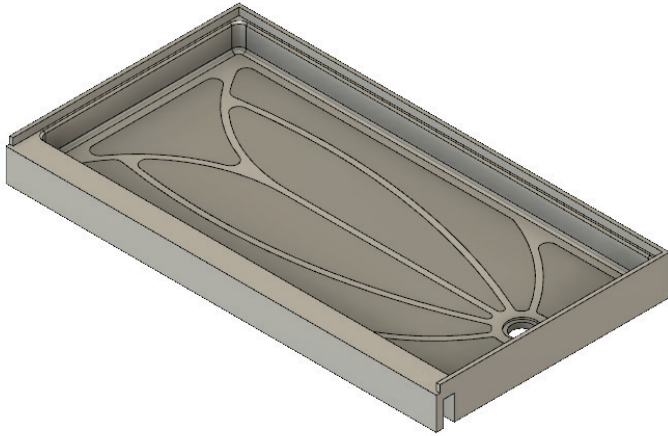

# MERIDIAN SOLID SURFACE ONE-PIECE SHOWER BASE

Model # MSB6032SR (Shown)  
Model # MSB6032SL

## 60" x 32" End Drain

- Ideal for use when replacing bathtub with a shower base
- Integral shower floor and threshold for alcove installation
- Choose from a variety of solid colors and granite-patterned colors
- End drain configuration allows base to be used for right or left drain installation
- Easy to clean surface, does not promote mold or mildew
- Textured flooring helps prevent slipping
- Tapered floor helps water flow to drain
- Rigid water barrier integrated into base
- Uses standard 2" NPS strainer assembly
- Certified by Home Innovation Research Labs to the harmonized CSA B45.5/IAPMO Z124
- Approved by the Massachusetts Board of Examiners of Plumbers and Gasfitters

### Section Thru Waterdam