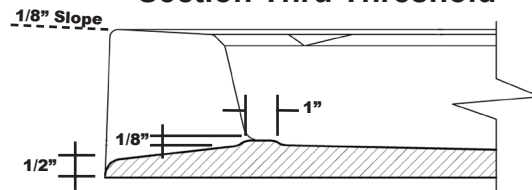

# MERIDIAN SOLID SURFACE ONE-PIECE SHOWER BASE

Model # MSB6036SACC

**60" x 36" Accessible**

- Integral shower floor and threshold for alcove installation
- Choose from a variety of solid colors and granite-patterned colors
- Easy to clean surface, does not promote mold or mildew
- Textured flooring helps prevent slipping
- Tapered floor helps water flow to drain
- Rigid water barrier integrated into base
- Uses standard 2" NPS strainer assembly
- Certified by Home Innovation Research Labs to the harmonized CSA B45.5/IAPMO Z124
- Approved by the Massachusetts Board of Examiners of Plumbers and Gasfitters

## Section Thru Waterdam

## Section Thru Threshold