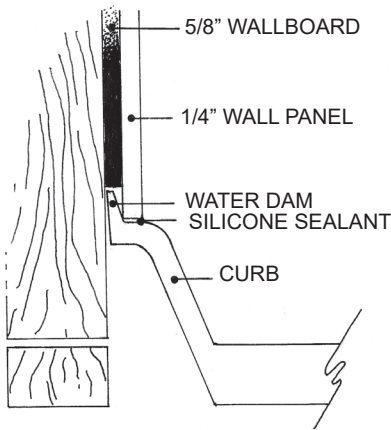

# MERIDIAN SOLID SURFACE ONE-PIECE SHOWER BASE

Model # MSB6036SACC

**60" x 36" Accessible**

- Integral shower floor and threshold for alcove installation
- Choose from a variety of solid colors and granite-patterned colors
- Easy to clean surface, does not promote mold or mildew
- Textured flooring helps prevent slipping
- Tapered floor helps water flow to drain
- Rigid water barrier integrated into base
- Uses standard 2" NPS strainer assembly
- Certified by Home Innovation Research Labs to the harmonized CSA B45.5/IAPMO Z124
- Approved by the Massachusetts Board of Examiners of Plumbers and Gasfitters

## Section Thru Waterdam

## Section Thru Threshold