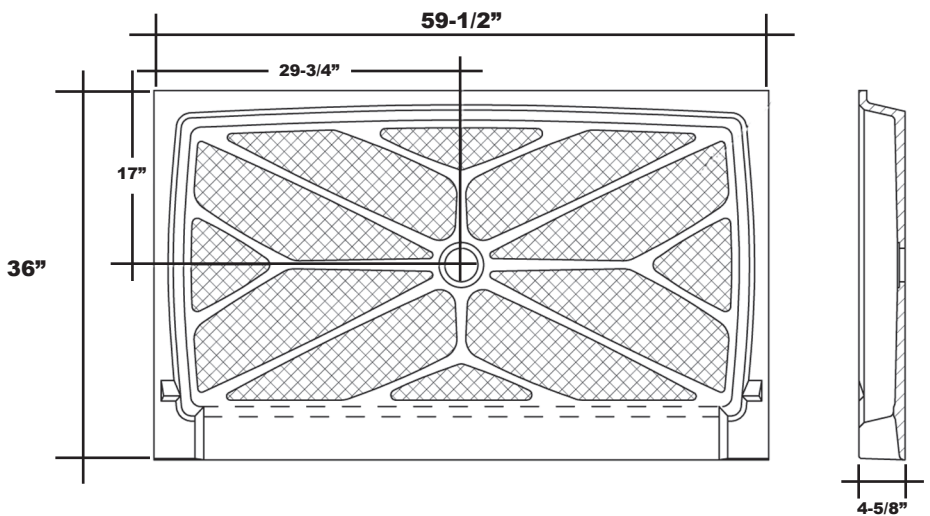

# MERIDIAN SOLID SURFACE ONE-PIECE SHOWER BASE

Model # MSB6036SACC

**60" x 36" Accessible**

- Integral shower floor and threshold for alcove installation
- Choose from a variety of solid colors and granite-patterned colors
- Easy to clean surface, does not promote mold or mildew
- Textured flooring helps prevent slipping
- Tapered floor helps water flow to drain
- Rigid water barrier integrated into base
- Uses standard 2" NPS strainer assembly
- Certified by Home Innovation Research Labs to the harmonized CSA B45.5/IAPMO Z124
- Approved by the Massachusetts Board of Examiners of Plumbers and Gasfitters

## Section Thru Waterdam

## Section Thru Threshold