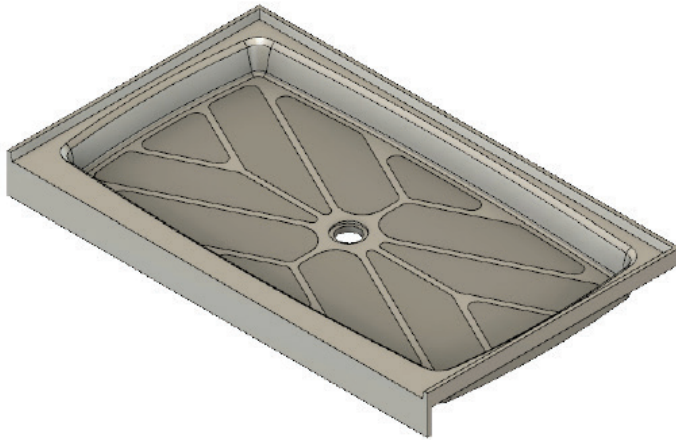

MERIDIAN SOLID SURFACE ONE-PIECE SHOWER BASE

60" X 36" Center Drain

Model # MSB6036S

- Integral shower floor and threshold for alcove installation
- Choose from a variety of solid colors and granite-patterned colors
- Easy to clean surface, does not promote mold or mildew
- Textured flooring helps prevent slipping
- Tapered floor helps water flow to drain
- Rigid water barrier integrated into base
- Uses standard 2" NPS strainer assembly
- Certified by Home Innovation Research Labs to the harmonized CSA B45.5/IAPMO Z124
- Approved by the Massachusetts Board of Examiners of Plumbers and Gasfitters

Threshold Detail

Section Thru Waterdam