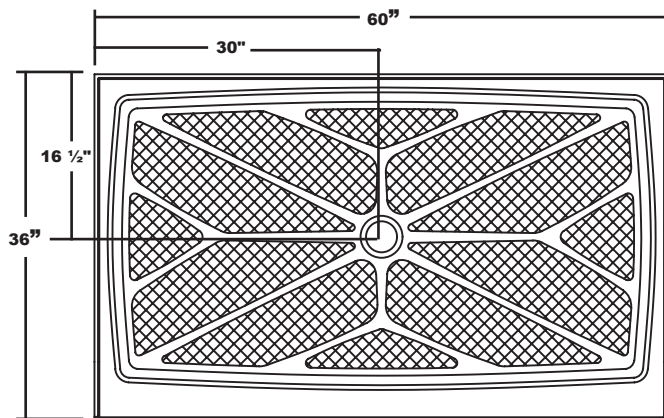

MERIDIAN SOLID SURFACE ONE-PIECE SHOWER BASE

60" X 36" Center Drain

Model # MSB6036S

- Integral shower floor and threshold for alcove installation
- Choose from a variety of solid colors and granite-patterned colors
- Easy to clean surface, does not promote mold or mildew
- Textured flooring helps prevent slipping
- Tapered floor helps water flow to drain
- Rigid water barrier integrated into base
- Uses standard 2" NPS strainer assembly
- Certified by Home Innovation Research Labs to the harmonized CSA B45.5/IAPMO Z124
- Approved by the Massachusetts Board of Examiners of Plumbers and Gasfitters

Threshold Detail

Section Thru Waterdam