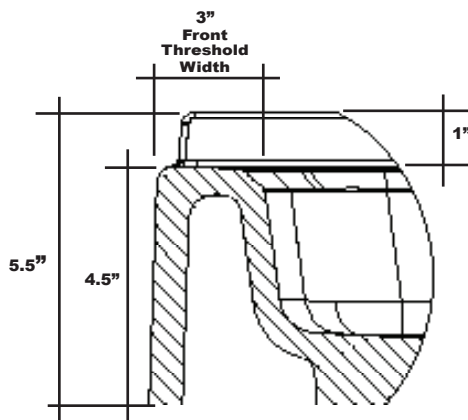

MERIDIAN SOLID SURFACE ONE-PIECE SHOWER BASE

60" X 36" Center Drain

Model # MSB6036S

- Integral shower floor and threshold for alcove installation
- Choose from a variety of solid colors and granite-patterned colors
- Easy to clean surface, does not promote mold or mildew
- Textured flooring helps prevent slipping
- Tapered floor helps water flow to drain
- Rigid water barrier integrated into base
- Uses standard 2" NPS strainer assembly
- Certified by Home Innovation Research Labs to the harmonized CSA B45.5/IAPMO Z124
- Approved by the Massachusetts Board of Examiners of Plumbers and Gasfitters

Threshold Detail

Section Thru Waterdam