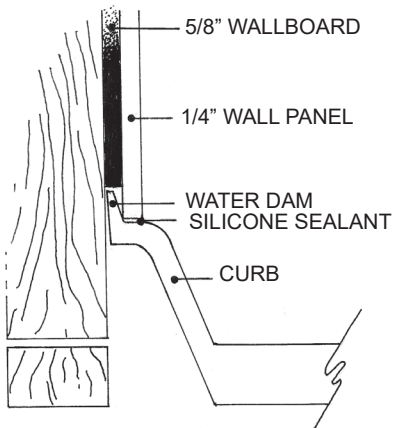

MERIDIAN SOLID SURFACE ONE-PIECE SHOWER BASE

Model # MSB61536SACC

61.5" x 36" Accessible

- Integral shower floor and threshold for alcove installation
- Choose from a variety of solid colors and granite-patterned colors
- Easy to clean surface, does not promote mold or mildew
- Textured flooring helps prevent slipping
- Tapered floor helps water flow to drain
- Rigid water barrier integrated into base
- Uses standard 2" NPS strainer assembly
- Certified by Home Innovation Research Labs to the harmonized CSA B45.5/IAPMO Z124
- Approved by the Massachusetts Board of Examiners of Plumbers and Gasfitters

Section Thru Waterdam

Section Thru Threshold

Special Note:

- Interpretation and enforcement of ADA guidelines varies from state to state. Please consult with your local enforcement agency prior to specifying or purchasing this product.