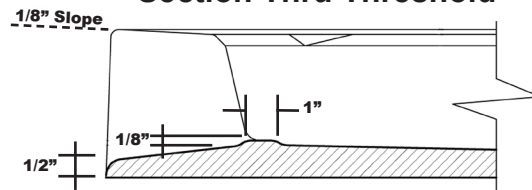

MERIDIAN SOLID SURFACE ONE-PIECE SHOWER BASE

Model # MSB61536SACC

61.5" x 36" Accessible

- Integral shower floor and threshold for alcove installation
- Choose from a variety of solid colors and granite-patterned colors
- Easy to clean surface, does not promote mold or mildew
- Textured flooring helps prevent slipping
- Tapered floor helps water flow to drain
- Rigid water barrier integrated into base
- Uses standard 2" NPS strainer assembly
- Certified by Home Innovation Research Labs to the harmonized CSA B45.5/IAPMO Z124
- Approved by the Massachusetts Board of Examiners of Plumbers and Gasfitters

Section Thru Waterdam

Section Thru Threshold

Special Note:

- Interpretation and enforcement of ADA guidelines varies from state to state. Please consult with your local enforcement agency prior to specifying or purchasing this product.