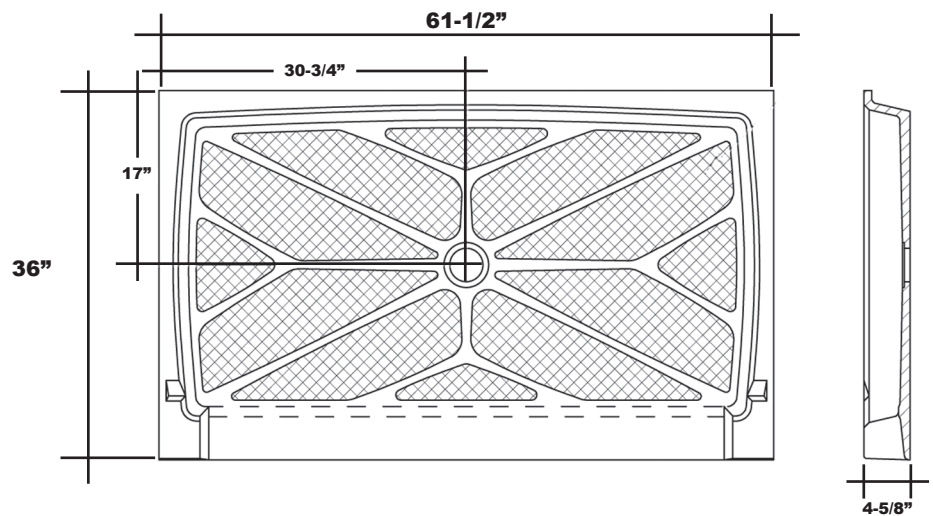

MERIDIAN SOLID SURFACE ONE-PIECE SHOWER BASE

Model # MSB61536SACC

61.5" x 36" Accessible

- Integral shower floor and threshold for alcove installation
- Choose from a variety of solid colors and granite-patterned colors
- Easy to clean surface, does not promote mold or mildew
- Textured flooring helps prevent slipping
- Tapered floor helps water flow to drain
- Rigid water barrier integrated into base
- Uses standard 2" NPS strainer assembly
- Certified by Home Innovation Research Labs to the harmonized CSA B45.5/IAPMO Z124
- Approved by the Massachusetts Board of Examiners of Plumbers and Gasfitters

Section Thru Waterdam

Section Thru Threshold

Special Note:

- Interpretation and enforcement of ADA guidelines varies from state to state. Please consult with your local enforcement agency prior to specifying or purchasing this product.