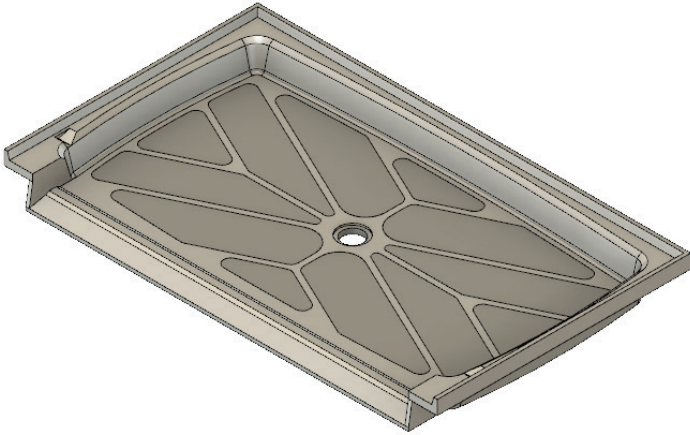

MERIDIAN SOLID SURFACE ONE-PIECE SHOWER BASE

Model # MSB61536SACC

61.5" x 36" Accessible

- Integral shower floor and threshold for alcove installation
- Choose from a variety of solid colors and granite-patterned colors
- Easy to clean surface, does not promote mold or mildew
- Textured flooring helps prevent slipping
- Tapered floor helps water flow to drain
- Rigid water barrier integrated into base
- Uses standard 2" NPS strainer assembly
- Certified by Home Innovation Research Labs to the harmonized CSA B45.5/IAPMO Z124
- Approved by the Massachusetts Board of Examiners of Plumbers and Gasfitters

Section Thru Waterdam

Section Thru Threshold

Special Note:

- Interpretation and enforcement of ADA guidelines varies from state to state. Please consult with your local enforcement agency prior to specifying or purchasing this product.