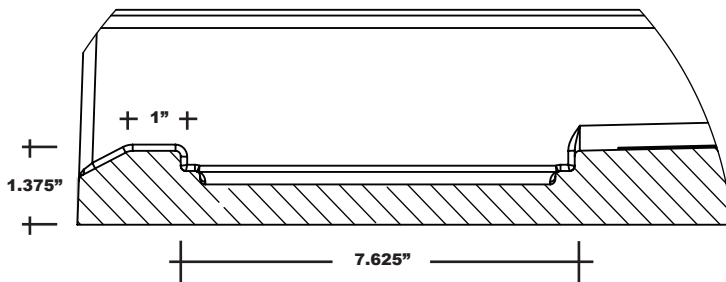

MERIDIAN SOLID SURFACE ONE-PIECE SHOWER BASE

Model # MSB6153675STVF

61.5 x 36.75 Accessible Front Trench Drain

Threshold Detail

- Integral shower floor and threshold for alcove installation
- Variable drain location with stainless steel trench cover
- Choose from a variety of solid colors and granite-patterned colors
- Textured flooring helps prevent slipping
- Tapered floor helps water flow to drain
- Rigid water barrier integrated into base
- Uses standard 2" NPS strainer assembly
- Certified by Home Innovation Research Labs to the harmonized CSA B45.5/IAPMO Z124
- Approved by the Massachusetts Board of Examiners of Plumbers and Gasfitters