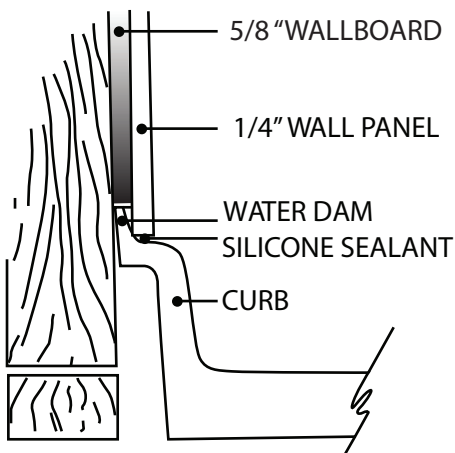

MERIDIAN SOLID SURFACE ONE-PIECE SHOWER BASE

Model # MSB6153675STVF

61.5 x 36.75 Accessible Front Trench Drain

Threshold Detail

- Integral shower floor and threshold for alcove installation
- Variable drain location with stainless steel trench cover
- Choose from a variety of solid colors and granite-patterned colors
- Textured flooring helps prevent slipping
- Tapered floor helps water flow to drain
- Rigid water barrier integrated into base
- Uses standard 2" NPS strainer assembly
- Certified by Home Innovation Research Labs to the harmonized CSA B45.5/IAPMO Z124
- Approved by the Massachusetts Board of Examiners of Plumbers and Gasfitters

Section Thru Waterdam

Special Note:

- Interpretation and enforcement of ADA guidelines varies from state to state. Please consult with your local enforcement agency prior to specifying or purchasing this product.