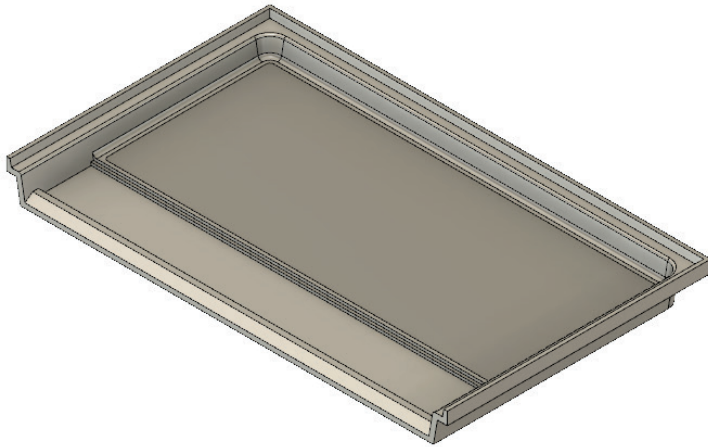

MERIDIAN SOLID SURFACE ONE-PIECE SHOWER BASE

Model # MSB6153675STVF

61.5 x 36.75 Accessible Front Trench Drain

Threshold Detail

- Integral shower floor and threshold for alcove installation
- Variable drain location with stainless steel trench cover
- Choose from a variety of solid colors and granite-patterned colors
- Textured flooring helps prevent slipping
- Tapered floor helps water flow to drain
- Rigid water barrier integrated into base
- Uses standard 2" NPS strainer assembly
- Certified by Home Innovation Research Labs to the harmonized CSA B45.5/IAPMO Z124
- Approved by the Massachusetts Board of Examiners of Plumbers and Gasfitters