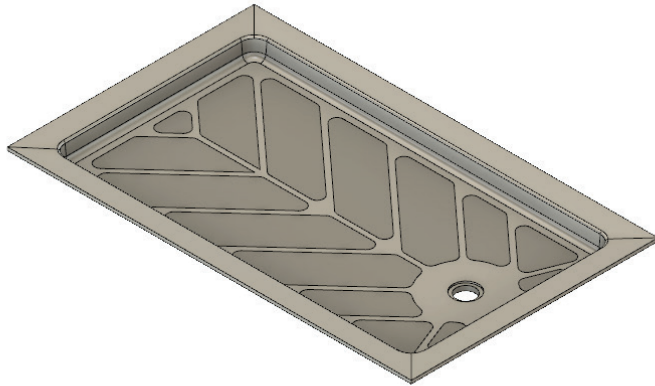

MERIDIAN SOLID SURFACE ONE-PIECE SHOWER BASE

63" x 38.5"

Universal Offset Drain

Model #MSB63385SUL (Left-Drain)
Model #MSB63385SUR (Right-Drain)
Model #MSB63385SUF (Front-Drain)
Model #MSB63385SUB (Back-Drain)

Right-Drain
Shown

- Integral shower floor and threshold for alcove installation
- Choose from a variety of solid colors and granite-patterned colors
- Offset drain configuration and fabricated threshold allow base to be used in your choice of four configurations
- Easy to clean surface, does not promote mold or mildew
- Textured flooring helps prevent slipping
- Tapered floor helps water flow to drain
- Rigid water barrier integrated into base
- Uses standard 2" NPS strainer assembly
- Certified by Home Innovation Research Labs to the harmonized CSA B45.5/IAPMO Z124
- Approved by the Massachusetts Board of Examiners of Plumbers and Gasfitters

Threshold Detail

Section Thru Waterdam