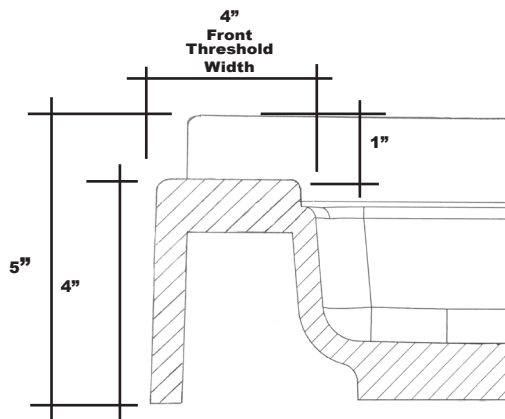

MERIDIAN SOLID SURFACE ONE-PIECE SHOWER BASE

63" x 38.5"

Universal Offset Drain

Model #MSB63385SUL (Left-Drain)
Model #MSB63385SUR (Right-Drain)
Model #MSB63385SUF (Front-Drain)
Model #MSB63385SUB (Back-Drain)

Right-Drain
Shown

- Integral shower floor and threshold for alcove installation
- Choose from a variety of solid colors and granite-patterned colors
- Offset drain configuration and fabricated threshold allow base to be used in your choice of four configurations
- Easy to clean surface, does not promote mold or mildew
- Textured flooring helps prevent slipping
- Tapered floor helps water flow to drain
- Rigid water barrier integrated into base
- Uses standard 2" NPS strainer assembly
- Certified by Home Innovation Research Labs to the harmonized CSA B45.5/IAPMO Z124
- Approved by the Massachusetts Board of Examiners of Plumbers and Gasfitters

Threshold Detail

Section Thru Waterdam