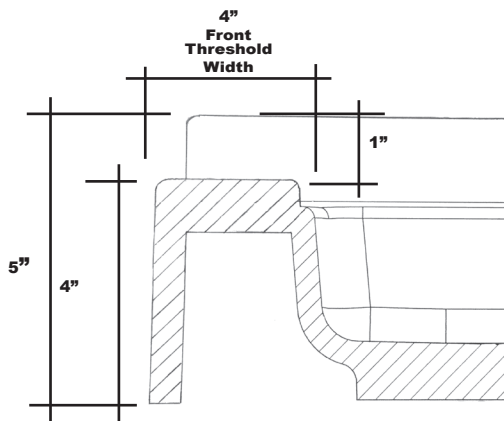

MERIDIAN SOLID SURFACE ONE-PIECE SHOWER BASE

63" x 38.5"

Universal Variable Drain

Model #MSB63385SUVL (Left-Drain)
Model #MSB63385SUVR (Right-Drain)
Model #MSB63385SUVF (Front-Drain)
Model #MSB63385SUVB (Back-Drain)

Right-Drain
Shown

- Integral shower floor and threshold for alcove installation
- Choose from a variety of solid colors and granite-patterned colors
- Shower floor drains toward 10" drain area allowing for drain orifice to be added anywhere within the 10" drain area
- Easy to clean surface, does not promote mold or mildew
- Textured flooring helps prevent slipping
- Tapered floor helps water flow to drain
- Rigid water barrier integrated into base
- Uses standard 2" NPS strainer assembly
- Certified by Home Innovation Research Labs to the harmonized CSA B45.5/IAPMO Z124
- Approved by the Massachusetts Board of Examiners of Plumbers and Gasfitters

Threshold Detail

Section Thru Waterdam

10" Drain
Area