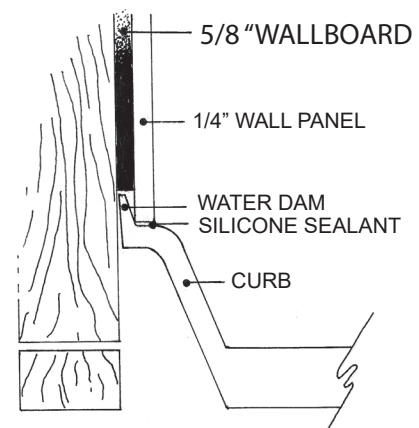

MERIDIAN SOLID SURFACE ONE-PIECE SHOWER BASE

63" x 38.5"

Universal Variable Drain

Model #MSB63385SUVL (Left-Drain)
Model #MSB63385SUVR (Right-Drain)
Model #MSB63385SUVF (Front-Drain)
Model #MSB63385SUVB (Back-Drain)

Right-Drain
Shown

- Integral shower floor and threshold for alcove installation
- Choose from a variety of solid colors and granite-patterned colors
- Shower floor drains toward 10" drain area allowing for drain orifice to be added anywhere within the 10" drain area
- Easy to clean surface, does not promote mold or mildew
- Textured flooring helps prevent slipping
- Tapered floor helps water flow to drain
- Rigid water barrier integrated into base
- Uses standard 2" NPS strainer assembly
- Certified by Home Innovation Research Labs to the harmonized CSA B45.5/IAPMO Z124
- Approved by the Massachusetts Board of Examiners of Plumbers and Gasfitters

Threshold Detail

Section Thru Waterdam

10" Drain
Area