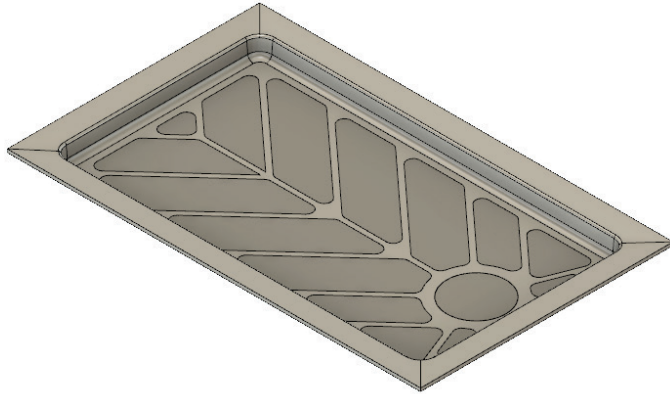

MERIDIAN SOLID SURFACE ONE-PIECE SHOWER BASE

63" x 38.5"

Universal Variable Drain

Model #MSB63385SUVL (Left-Drain)
Model #MSB63385SUVR (Right-Drain)
Model #MSB63385SUVF (Front-Drain)
Model #MSB63385SUVB (Back-Drain)

Right-Drain
Shown

- Integral shower floor and threshold for alcove installation
- Choose from a variety of solid colors and granite-patterned colors
- Shower floor drains toward 10" drain area allowing for drain orifice to be added anywhere within the 10" drain area
- Easy to clean surface, does not promote mold or mildew
- Textured flooring helps prevent slipping
- Tapered floor helps water flow to drain
- Rigid water barrier integrated into base
- Uses standard 2" NPS strainer assembly
- Certified by Home Innovation Research Labs to the harmonized CSA B45.5/IAPMO Z124
- Approved by the Massachusetts Board of Examiners of Plumbers and Gasfitters

Threshold Detail

Section Thru Waterdam

10" Drain
Area