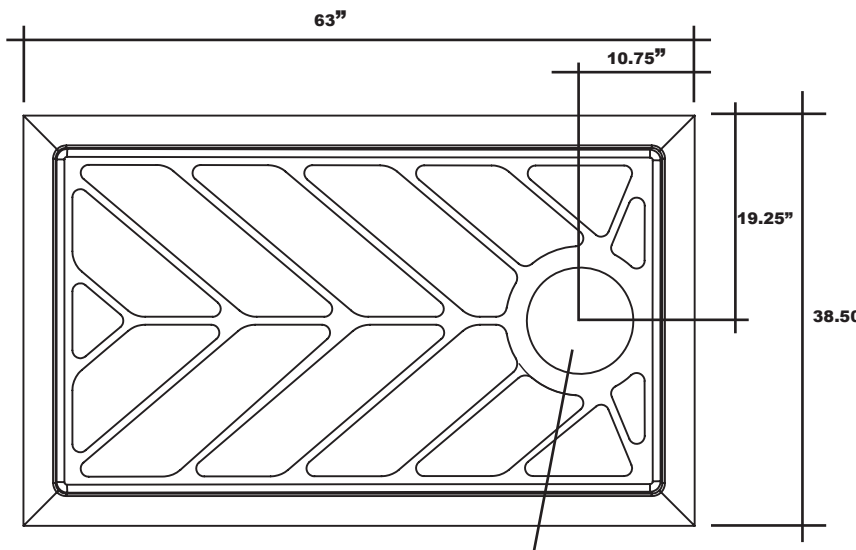

MERIDIAN SOLID SURFACE ONE-PIECE SHOWER BASE

63" x 38.5"

Universal Variable Drain

Model #MSB63385SUVL (Left-Drain)
Model #MSB63385SUVR (Right-Drain)
Model #MSB63385SUVF (Front-Drain)
Model #MSB63385SUVB (Back-Drain)

Right-Drain
Shown

- Integral shower floor and threshold for alcove installation
- Choose from a variety of solid colors and granite-patterned colors
- Shower floor drains toward 10" drain area allowing for drain orifice to be added anywhere within the 10" drain area
- Easy to clean surface, does not promote mold or mildew
- Textured flooring helps prevent slipping
- Tapered floor helps water flow to drain
- Rigid water barrier integrated into base
- Uses standard 2" NPS strainer assembly
- Certified by Home Innovation Research Labs to the harmonized CSA B45.5/IAPMO Z124
- Approved by the Massachusetts Board of Examiners of Plumbers and Gasfitters

Threshold Detail

Section Thru Waterdam

10" Drain
Area