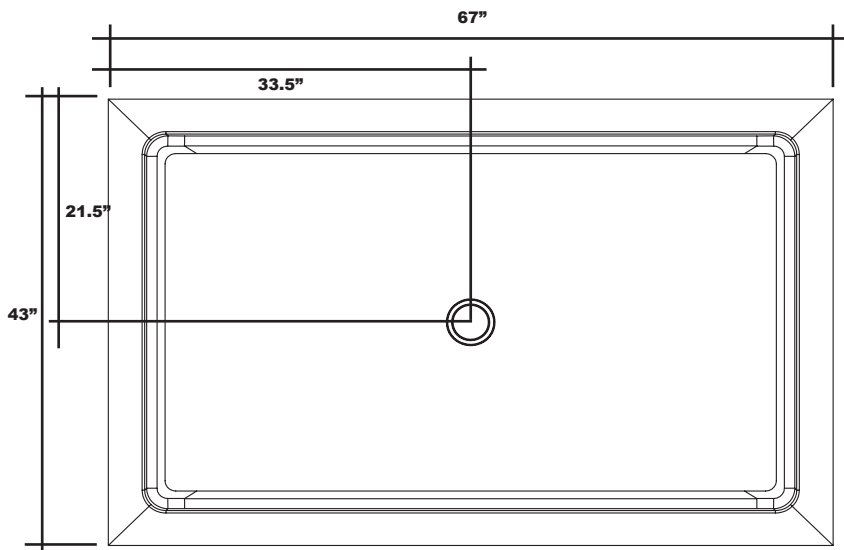

# MERIDIAN SOLID SURFACE ONE-PIECE SHOWER BASE

Model #MSB6743SU

## 67" X 43" Center Drain

### Variable Threshold Detail

- Integral shower floor and threshold for alcove installation
- Choose from a variety of solid colors and granite-patterned colors
- Easy to clean surface, does not promote mold or mildew
- Textured flooring helps prevent slipping
- Tapered floor helps water flow to drain
- Rigid water barrier integrated into base
- Uses standard 2" NPS strainer assembly
- Certified by Home Innovation Research Labs to the harmonized CSA B45.5/IAPMO Z124
- Approved by the Massachusetts Board of Examiners of Plumbers and Gasfitters