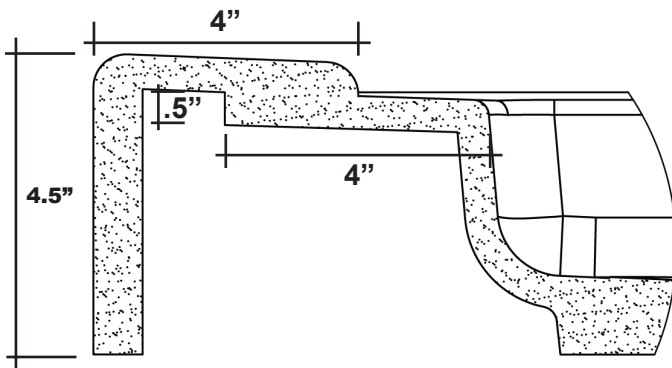

# MERIDIAN SOLID SURFACE ONE-PIECE SHOWER BASE

Model #MSB6743SU

## 67" X 43" Center Drain

### Variable Threshold Detail

- Integral shower floor and threshold for alcove installation
- Choose from a variety of solid colors and granite-patterned colors
- Easy to clean surface, does not promote mold or mildew
- Textured flooring helps prevent slipping
- Tapered floor helps water flow to drain
- Rigid water barrier integrated into base
- Uses standard 2" NPS strainer assembly
- Certified by Home Innovation Research Labs to the harmonized CSA B45.5/IAPMO Z124
- Approved by the Massachusetts Board of Examiners of Plumbers and Gasfitters