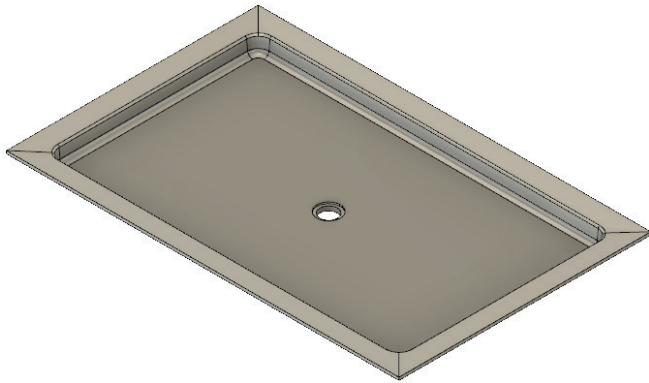

# MERIDIAN SOLID SURFACE ONE-PIECE SHOWER BASE

Model #MSB6743SU

## 67" X 43" Center Drain

### Variable Threshold Detail

- Integral shower floor and threshold for alcove installation
- Choose from a variety of solid colors and granite-patterned colors
- Easy to clean surface, does not promote mold or mildew
- Textured flooring helps prevent slipping
- Tapered floor helps water flow to drain
- Rigid water barrier integrated into base
- Uses standard 2" NPS strainer assembly
- Certified by Home Innovation Research Labs to the harmonized CSA B45.5/IAPMO Z124
- Approved by the Massachusetts Board of Examiners of Plumbers and Gasfitters