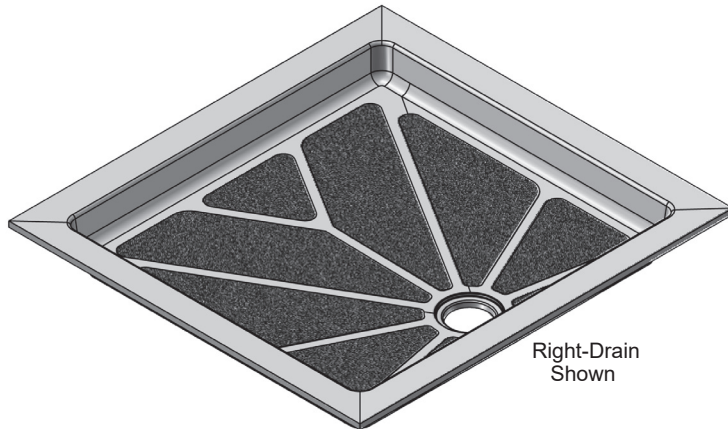

MERIDIAN SOLID SURFACE ONE-PIECE SHOWER BASE

32" x 34"

Universal Offset Drain

Model #MSB3234SUOL (Left-Drain)
Model #MSB3234SUOR (Right-Drain)
Model #MSB3234SUOF (Front-Drain)
Model #MSB3234SUOB (Back-Drain)

- Integral shower floor and threshold for alcove installation
- Choose from a variety of solid colors and granite-patterned colors
- Offset drain configuration and fabricated threshold allow base to be used in your choice of four configurations
- Easy to clean surface, does not promote mold or mildew
- Textured flooring helps prevent slipping
- Tapered floor helps water flow to drain
- Rigid water barrier integrated into base
- Uses standard 2" NPS strainer assembly
- Certified by Home Innovation Research Labs to the harmonized CSA B45.5/IAPMO Z124
- Approved by the Massachusetts Board of Examiners of Plumbers and Gasfitters

Threshold Detail

Section Thru Waterdam