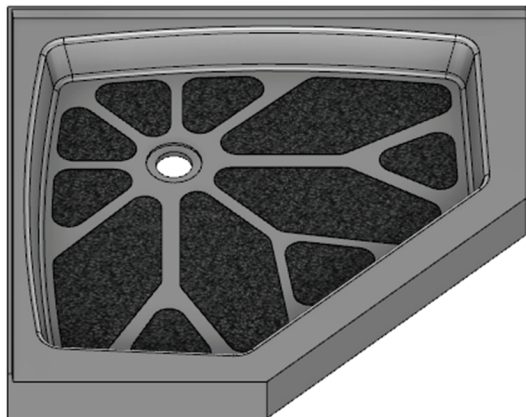

MERIDIAN SOLID SURFACE ONE-PIECE SHOWER BASE

36" x 36" Neo Angle

Model # MSB3636SN

- Integral shower floor and threshold for corner installation
- Choose from a variety of solid colors and granite-patterned colors
- Easy to clean surface, does not promote mold or mildew
- Textured flooring helps prevent slipping
- Tapered floor helps water flow to drain
- Rigid water barrier integrated into base
- Uses standard 2" NPS strainer assembly
- Certified by Home Innovation Research Labs to the harmonized CSA B45.5/IAPMO Z124
- Approved by the Massachusetts Board of Examiners of Plumbers and Gasfitters

Section Thru Waterdam