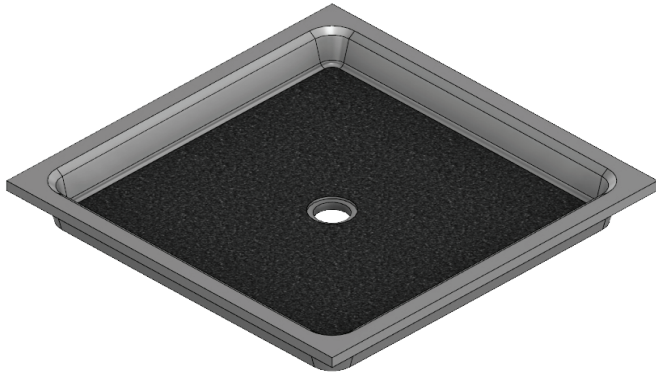

MERIDIAN SOLID SURFACE ONE-PIECE SHOWER BASE

36" X 36" Universal Center Drain

Model # MSB3636SU

Variable Threshold Detail

- Integral shower floor and independent threshold for alcove installation
- Choose from a variety of solid colors and granite-patterned colors
- Shower floor drains toward 6" drain area allowing for drain orifice to be added anywhere within the 6" drain area
- Easy to clean surface, does not promote mold or mildew
- Textured flooring helps prevent slipping
- Tapered floor helps water flow to drain
- Rigid water barrier integrated into base
- Uses standard 2" NPS strainer assembly
- Certified by Home Innovation Research Labs to the harmonized CSA B45.5/IAPMO Z124
- Approved by the Massachusetts Board of Examiners of Plumbers and Gasfitters

Section Thru Waterdam