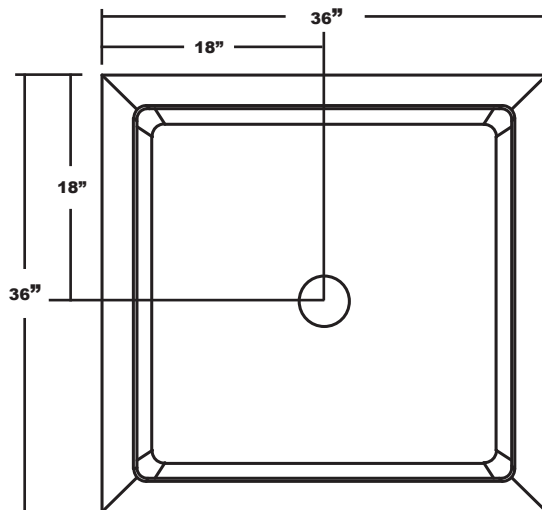

MERIDIAN SOLID SURFACE ONE-PIECE SHOWER BASE

36" X 36" Universal Center Drain

Model # MSB3636SU

Variable Threshold Detail

- Integral shower floor and independent threshold for alcove installation
- Choose from a variety of solid colors and granite-patterned colors
- Shower floor drains toward 6" drain area allowing for drain orifice to be added anywhere within the 6" drain area
- Easy to clean surface, does not promote mold or mildew
- Textured flooring helps prevent slipping
- Tapered floor helps water flow to drain
- Rigid water barrier integrated into base
- Uses standard 2" NPS strainer assembly
- Certified by Home Innovation Research Labs to the harmonized CSA B45.5/IAPMO Z124
- Approved by the Massachusetts Board of Examiners of Plumbers and Gasfitters

Section Thru Waterdam