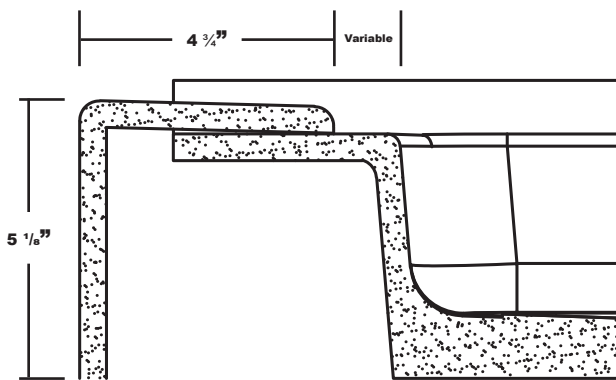

MERIDIAN SOLID SURFACE ONE-PIECE SHOWER BASE

36" X 36" Universal Center Drain

Model # MSB3636SU

Variable Threshold Detail

- Integral shower floor and independent threshold for alcove installation
- Choose from a variety of solid colors and granite-patterned colors
- Shower floor drains toward 6" drain area allowing for drain orifice to be added anywhere within the 6" drain area
- Easy to clean surface, does not promote mold or mildew
- Textured flooring helps prevent slipping
- Tapered floor helps water flow to drain
- Rigid water barrier integrated into base
- Uses standard 2" NPS strainer assembly
- Certified by Home Innovation Research Labs to the harmonized CSA B45.5/IAPMO Z124
- Approved by the Massachusetts Board of Examiners of Plumbers and Gasfitters

Section Thru Waterdam