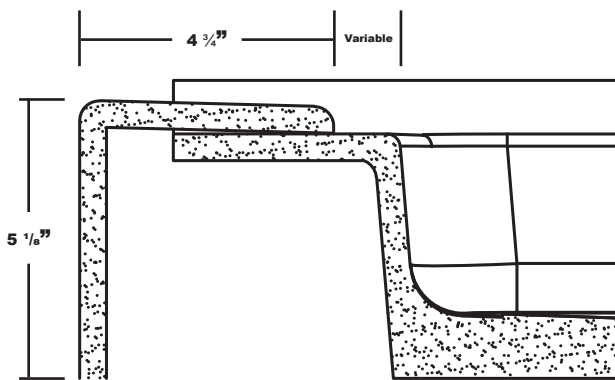

# MERIDIAN SOLID SURFACE ONE-PIECE SHOWER BASE

## 36" X 36" Universal Variable Center Drain

Model # MSB3636SUV

### Threshold Detail

- Integral shower floor and independent threshold for alcove installation
- Choose from a variety of solid colors and granite-patterned colors
- Easy to clean surface, does not promote mold or mildew
- Textured flooring helps prevent slipping
- Tapered floor helps water flow to drain
- Rigid water barrier integrated into base
- Uses standard 2" NPS strainer assembly
- Certified by Home Innovation Research Labs to the harmonized CSA B45.5/IAPMO Z124
- Approved by the Massachusetts Board of Examiners of Plumbers and Gasfitters

### Section Thru Waterdam