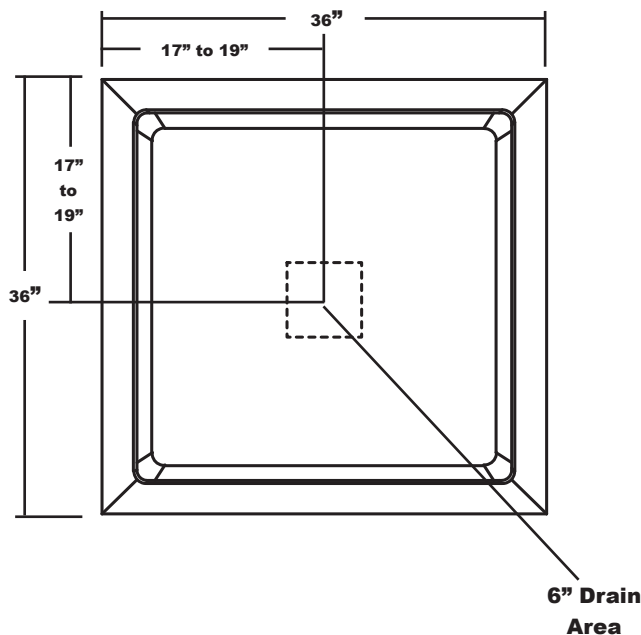

# MERIDIAN SOLID SURFACE ONE-PIECE SHOWER BASE

## 36" X 36" Universal Variable Center Drain

Model # MSB3636SUV

### Threshold Detail

- Integral shower floor and independent threshold for alcove installation
- Choose from a variety of solid colors and granite-patterned colors
- Easy to clean surface, does not promote mold or mildew
- Textured flooring helps prevent slipping
- Tapered floor helps water flow to drain
- Rigid water barrier integrated into base
- Uses standard 2" NPS strainer assembly
- Certified by Home Innovation Research Labs to the harmonized CSA B45.5/IAPMO Z124
- Approved by the Massachusetts Board of Examiners of Plumbers and Gasfitters