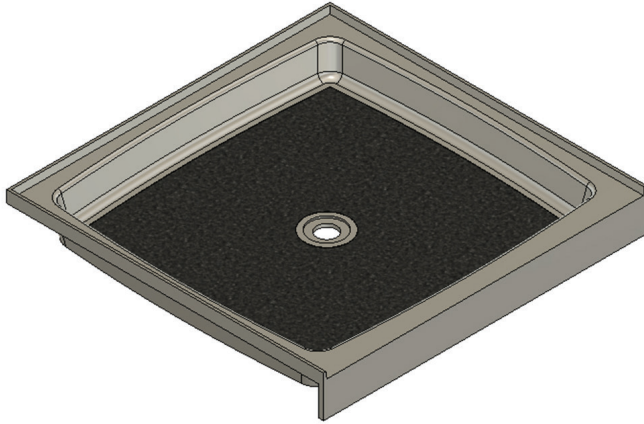

# MERIDIAN SOLID SURFACE ONE-PIECE SHOWER BASE

## 37.5" X 36.75" Center Drain

Model #MSB3753675S

- Integral shower floor and threshold for alcove installation
- Choose from a variety of solid colors and granite-patterned colors
- Easy to clean surface, does not promote mold or mildew
- Textured flooring helps prevent slipping
- Tapered floor helps water flow to drain
- Rigid water barrier integrated into base
- Uses standard 2" NPS strainer assembly
- Certified by Home Innovation Research Labs to the harmonized CSA B45.5/IAPMO Z124
- Approved by the Massachusetts Board of Examiners of Plumbers and Gasfitters