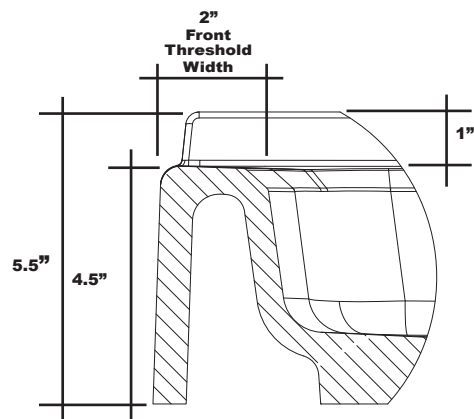

Threshold Detail