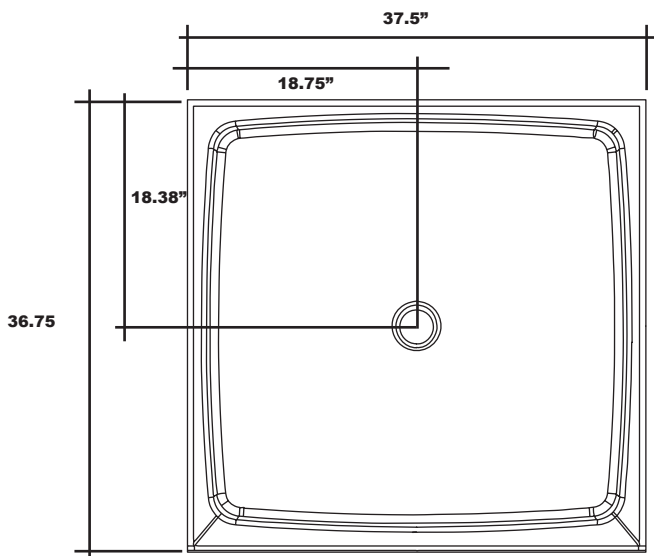

Threshold Detail