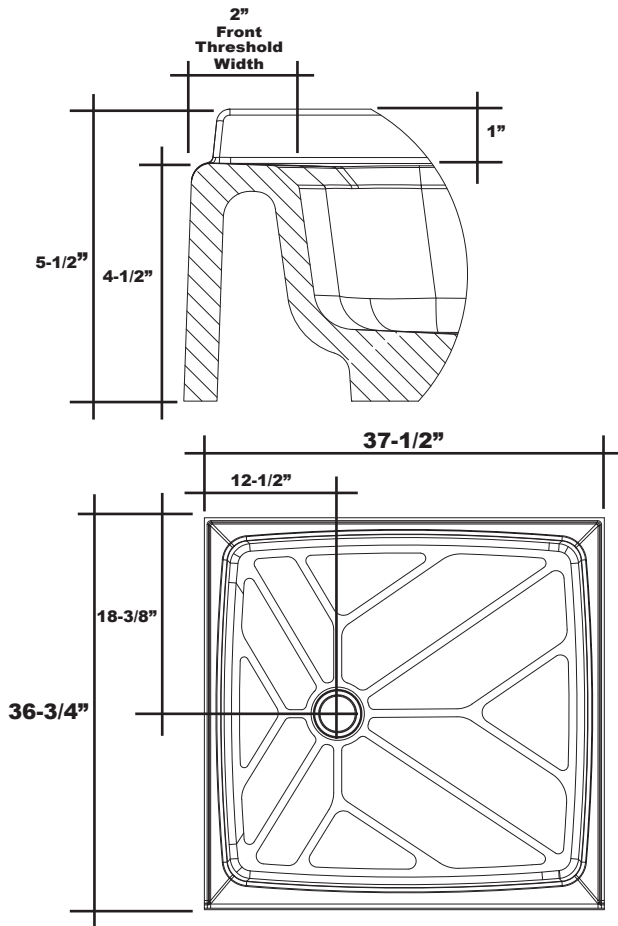

MERIDIAN SOLID SURFACE ONE-PIECE SHOWER BASE

37.5" x 36.75" Offset Drain

Model # MSB3753675SOL (Left-Drain)
Model # MSB3753675SOR (Right-Drain)

- Integral shower floor and threshold for alcove installation
- Choose from a variety of solid colors and granite-patterned colors
- Offset drain configuration allows base to be used for right or left drain installation
- Easy to clean surface, does not promote mold or mildew
- Textured flooring helps prevent slipping
- Tapered floor helps water flow to drain
- Rigid water barrier integrated into base
- Uses standard 2" NPS strainer assembly
- Certified by Home Innovation Research Labs to the harmonized CSA B45.5/IAPMO Z124
- Approved by the Massachusetts Board of Examiners of Plumbers and Gasfitters

Threshold Detail

Section Thru Waterdam