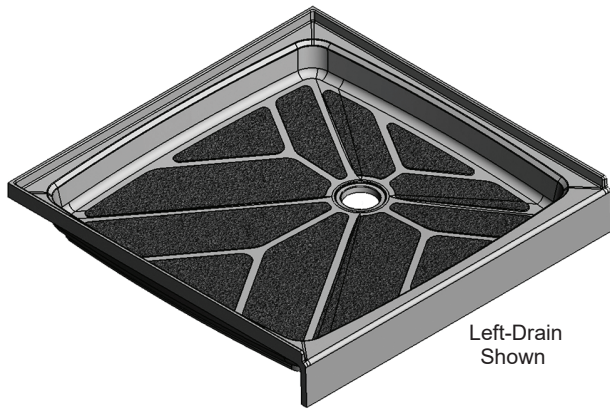

MERIDIAN SOLID SURFACE ONE-PIECE SHOWER BASE

37.5" x 36.75" Offset Drain

Model # MSB3753675SOL (Left-Drain)
Model # MSB3753675SOR (Right-Drain)

- Integral shower floor and threshold for alcove installation
- Choose from a variety of solid colors and granite-patterned colors
- Offset drain configuration allows base to be used for right or left drain installation
- Easy to clean surface, does not promote mold or mildew
- Textured flooring helps prevent slipping
- Tapered floor helps water flow to drain
- Rigid water barrier integrated into base
- Uses standard 2" NPS strainer assembly
- Certified by Home Innovation Research Labs to the harmonized CSA B45.5/IAPMO Z124
- Approved by the Massachusetts Board of Examiners of Plumbers and Gasfitters

Threshold Detail

Section Thru Waterdam