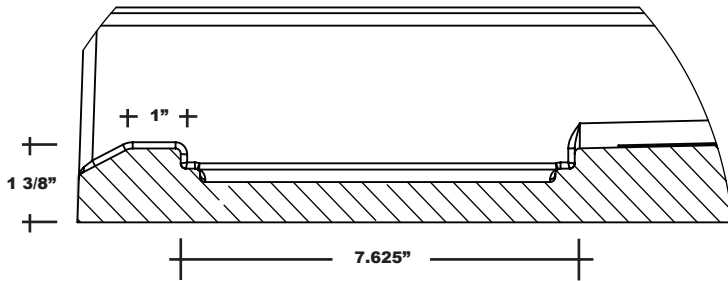

Threshold Detail