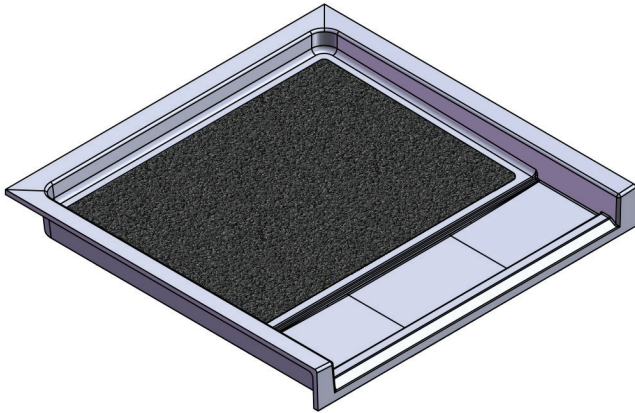

MERIDIAN SOLID SURFACE ONE-PIECE SHOWER BASE

Model # MSB3753675STVF

37.5" x 36.75" Accessible Front Trench Drain

- Integral shower floor and threshold for alcove installation
- Variable drain location with stainless steel trench cover
- Choose from a variety of solid colors and granite-patterned colors
- Textured flooring helps prevent slipping
- Tapered floor helps water flow to drain
- Rigid water barrier integrated into base
- Uses standard 2" NPS strainer assembly
- Certified by Home Innovation Research Labs to the harmonized CSA B45.5/IAPMO Z124
- Approved by the Massachusetts Board of Examiners of Plumbers and Gasfitters

Threshold Detail

Section Thru Waterdam

Special Note:

- Interpretation and enforcement of ADA guidelines varies from state to state. Please consult with your local enforcement agency prior to specifying or purchasing this product.