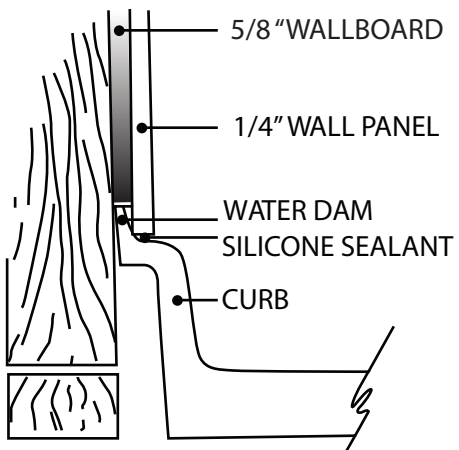

MERIDIAN SOLID SURFACE ONE-PIECE SHOWER BASE

Model # MSB3753675STVF

37.5" x 36.75" Accessible Front Trench Drain

- Integral shower floor and threshold for alcove installation
- Variable drain location with stainless steel trench cover
- Choose from a variety of solid colors and granite-patterned colors
- Textured flooring helps prevent slipping
- Tapered floor helps water flow to drain
- Rigid water barrier integrated into base
- Uses standard 2" NPS strainer assembly
- Certified by Home Innovation Research Labs to the harmonized CSA B45.5/IAPMO Z124
- Approved by the Massachusetts Board of Examiners of Plumbers and Gasfitters

Threshold Detail

Section Thru Waterdam

Special Note:

- Interpretation and enforcement of ADA guidelines varies from state to state. Please consult with your local enforcement agency prior to specifying or purchasing this product.