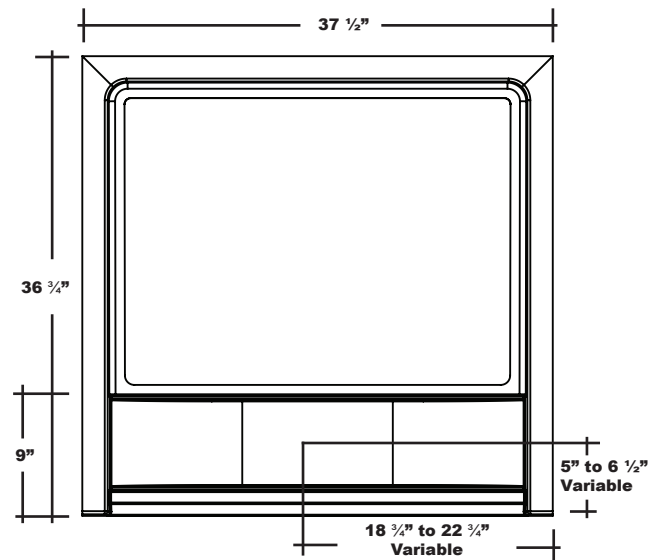

Section Thru Waterdam

Special Note:

- Interpretation and enforcement of ADA guidelines varies from state to state. Please consult with your local enforcement agency prior to specifying or purchasing this product.