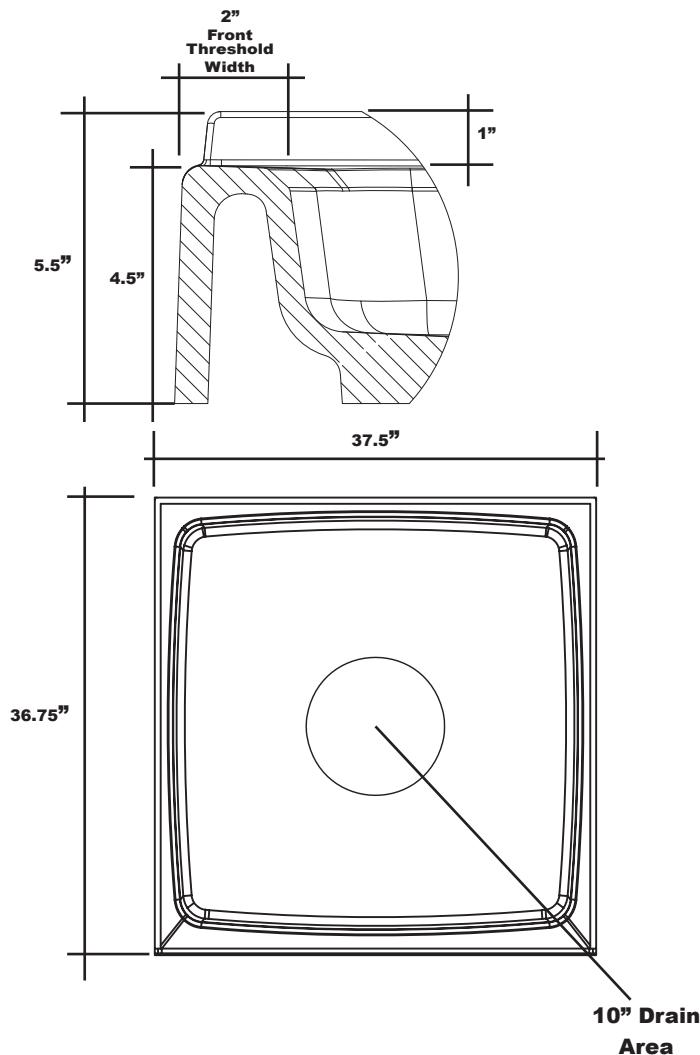

MERIDIAN SOLID SURFACE ONE-PIECE SHOWER BASE

37.5" X 36.75"

Variable Center Drain

Model # MSB3753675SV

- Integral shower floor and threshold for alcove installation
- Choose from a variety of solid colors and granite-patterned colors
- Shower floor drains toward 10" drain area allowing for drain orifice to be added anywhere within the 10" drain area
- Easy to clean surface, does not promote mold or mildew
- Textured flooring helps prevent slipping
- Tapered floor helps water flow to drain
- Rigid water barrier integrated into base
- Uses standard 2" NPS strainer assembly
- Certified by Home Innovation Research Labs to the harmonized CSA B45.5/IAPMO Z124
- Approved by the Massachusetts Board of Examiners of Plumbers and Gasfitters

Threshold Detail

Section Thru Waterdam