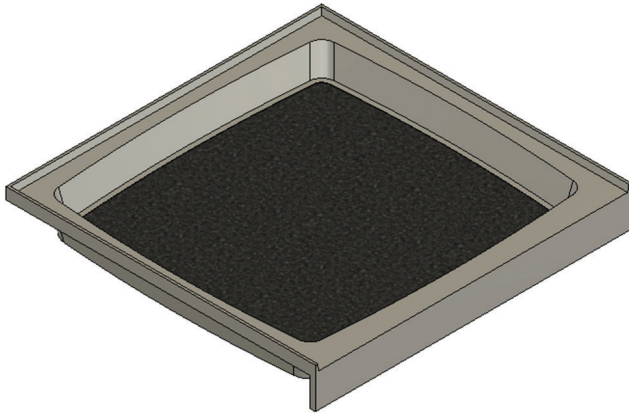

MERIDIAN SOLID SURFACE ONE-PIECE SHOWER BASE

37.5" X 36.75"

Variable Center Drain

Model # MSB3753675SV

- Integral shower floor and threshold for alcove installation
- Choose from a variety of solid colors and granite-patterned colors
- Shower floor drains toward 10" drain area allowing for drain orifice to be added anywhere within the 10" drain area
- Easy to clean surface, does not promote mold or mildew
- Textured flooring helps prevent slipping
- Tapered floor helps water flow to drain
- Rigid water barrier integrated into base
- Uses standard 2" NPS strainer assembly
- Certified by Home Innovation Research Labs to the harmonized CSA B45.5/IAPMO Z124
- Approved by the Massachusetts Board of Examiners of Plumbers and Gasfitters

Threshold Detail

Section Thru Waterdam