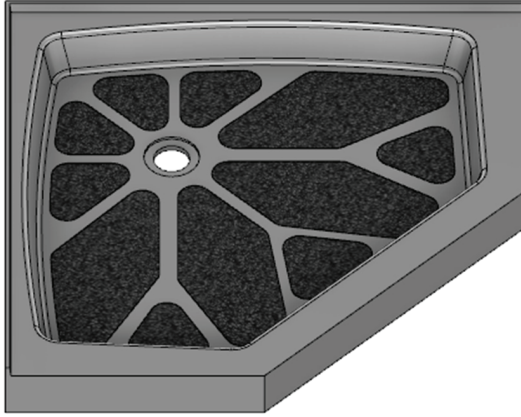

MERIDIAN SOLID SURFACE ONE-PIECE SHOWER BASE

38" x 38" Neo Angle

Model # MSB3838SN

- Integral shower floor and threshold for corner installation
- Choose from a variety of solid colors and granite-patterned colors
- Easy to clean surface, does not promote mold or mildew
- Textured flooring helps prevent slipping
- Tapered floor helps water flow to drain
- Rigid water barrier integrated into base
- Uses standard 2" NPS strainer assembly
- Certified by Home Innovation Research Labs to the harmonized CSA B45.5/IAPMO Z124
- Approved by the Massachusetts Board of Examiners of Plumbers and Gasfitters

Section Thru Waterdam