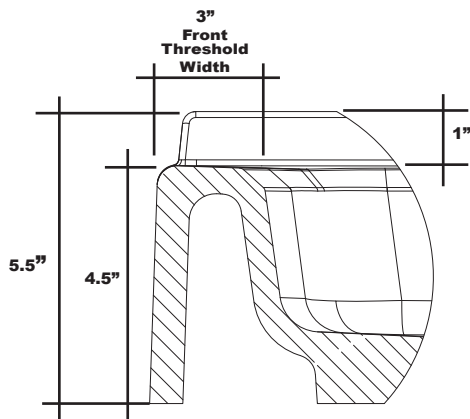

MERIDIAN SOLID SURFACE ONE-PIECE SHOWER BASE

40" X 30" Center Drain

Model # MSB4030S

- Integral shower floor and independent threshold for alcove installation
- Choose from a variety of solid colors and granite-patterned colors
- Easy to clean surface, does not promote mold or mildew
- Textured flooring helps prevent slipping
- Tapered floor helps water flow to drain
- Rigid water barrier integrated into base
- Uses standard 2" NPS strainer assembly
- Certified by Home Innovation Research Labs to the harmonized CSA B45.5/IAPMO Z124
- Approved by the Massachusetts Board of Examiners of Plumbers and Gasfitters

Threshold Detail

Section Thru Waterdam