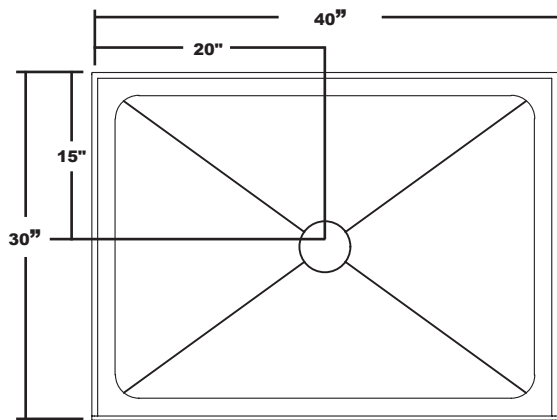

MERIDIAN SOLID SURFACE ONE-PIECE SHOWER BASE

40" X 30" Center Drain

Model # MSB4030S

- Integral shower floor and independent threshold for alcove installation
- Choose from a variety of solid colors and granite-patterned colors
- Easy to clean surface, does not promote mold or mildew
- Textured flooring helps prevent slipping
- Tapered floor helps water flow to drain
- Rigid water barrier integrated into base
- Uses standard 2" NPS strainer assembly
- Certified by Home Innovation Research Labs to the harmonized CSA B45.5/IAPMO Z124
- Approved by the Massachusetts Board of Examiners of Plumbers and Gasfitters

Threshold Detail

Section Thru Waterdam