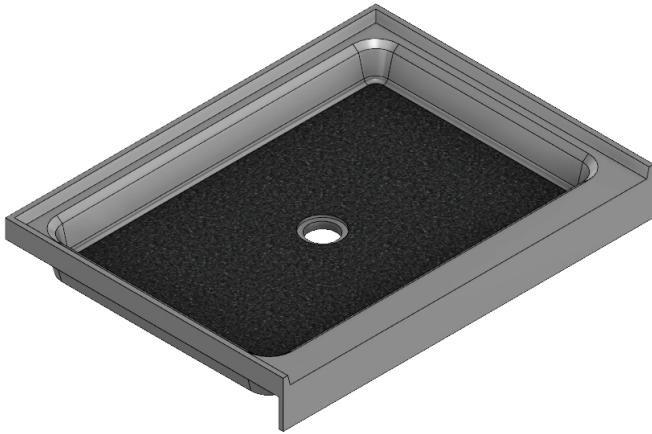

MERIDIAN SOLID SURFACE ONE-PIECE SHOWER BASE

40" X 30" Center Drain

Model # MSB4030S

- Integral shower floor and independent threshold for alcove installation
- Choose from a variety of solid colors and granite-patterned colors
- Easy to clean surface, does not promote mold or mildew
- Textured flooring helps prevent slipping
- Tapered floor helps water flow to drain
- Rigid water barrier integrated into base
- Uses standard 2" NPS strainer assembly
- Certified by Home Innovation Research Labs to the harmonized CSA B45.5/IAPMO Z124
- Approved by the Massachusetts Board of Examiners of Plumbers and Gasfitters

Threshold Detail

Section Thru Waterdam