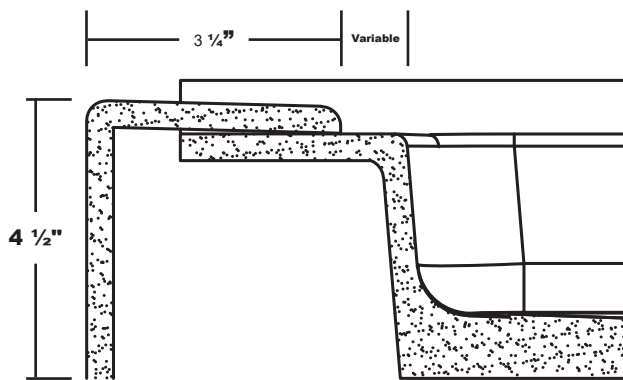

MERIDIAN SOLID SURFACE ONE-PIECE SHOWER BASE

40" X 30" Variable Center Drain

Model # MSB4030SV

Variable Threshold Detail

8" Drain Area

- Integral shower floor and independent threshold for alcove installation
- Choose from a variety of solid colors and granite-patterned colors
- Shower floor drains toward 6" drain area allowing for drain orifice to be added anywhere within the 6" drain area
- Easy to clean surface, does not promote mold or mildew
- Textured flooring helps prevent slipping
- Tapered floor helps water flow to drain
- Rigid water barrier integrated into base
- Uses standard 2" NPS strainer assembly
- Certified by Home Innovation Research Labs to the harmonized CSA B45.5/IAPMO Z124
- Approved by the Massachusetts Board of Examiners of Plumbers and Gasfitters

Section Thru Waterdam