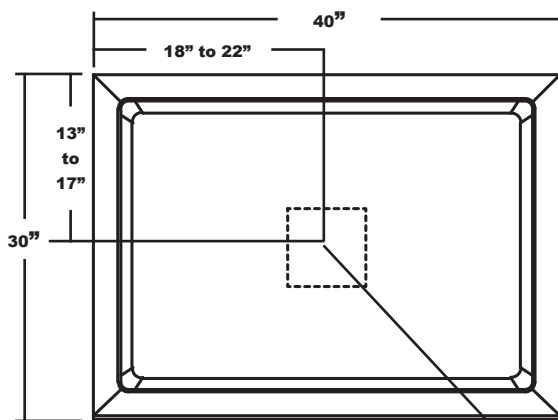

MERIDIAN SOLID SURFACE ONE-PIECE SHOWER BASE

40" X 30" Variable Center Drain

Model # MSB4030SV

Variable Threshold Detail

8" Drain Area

- Integral shower floor and independent threshold for alcove installation
- Choose from a variety of solid colors and granite-patterned colors
- Shower floor drains toward 6" drain area allowing for drain orifice to be added anywhere within the 6" drain area
- Easy to clean surface, does not promote mold or mildew
- Textured flooring helps prevent slipping
- Tapered floor helps water flow to drain
- Rigid water barrier integrated into base
- Uses standard 2" NPS strainer assembly
- Certified by Home Innovation Research Labs to the harmonized CSA B45.5/IAPMO Z124
- Approved by the Massachusetts Board of Examiners of Plumbers and Gasfitters