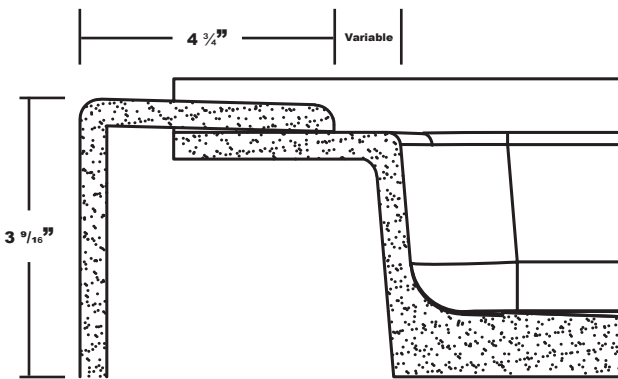

MERIDIAN SOLID SURFACE ONE-PIECE SHOWER BASE

Model # MSB4133SUNVR (Right-Drain)
Model # MSB4133SUNVR (Left-Drain) picture shown

41" x 33" Universal Variable Neo Angle End Drain

- Integral shower floor and threshold for corner installation
- Choose from a variety of solid colors and granite-patterned colors
- Easy to clean surface, does not promote mold or mildew
- Textured flooring helps prevent slipping
- Shower floor drains toward 6" drain area allowing for drain orifice to be added anywhere within the 6" drain area
- Rigid water barrier integrated into base
- Uses standard 2" NPS strainer assembly
- Certified by Home Innovation Research Labs to the harmonized CSA B45.5/IAPMO Z124
- Approved by the Massachusetts Board of Examiners of Plumbers and Gasfitters

Variable Threshold Detail

Section Thru Waterdam