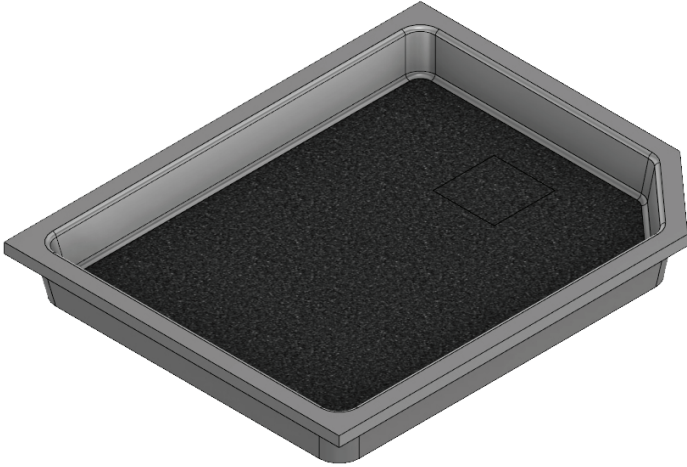

MERIDIAN SOLID SURFACE ONE-PIECE SHOWER BASE

Model # MSB4133SUNVR (Right-Drain)
Model # MSB4133SUNVR (Left-Drain) picture shown

41" x 33" Universal Variable Neo Angle End Drain

- Integral shower floor and threshold for corner installation
- Choose from a variety of solid colors and granite-patterned colors
- Easy to clean surface, does not promote mold or mildew
- Textured flooring helps prevent slipping
- Shower floor drains toward 6" drain area allowing for drain orifice to be added anywhere within the 6" drain area
- Rigid water barrier integrated into base
- Uses standard 2" NPS strainer assembly
- Certified by Home Innovation Research Labs to the harmonized CSA B45.5/IAPMO Z124
- Approved by the Massachusetts Board of Examiners of Plumbers and Gasfitters

Variable Threshold Detail

Section Thru Waterdam