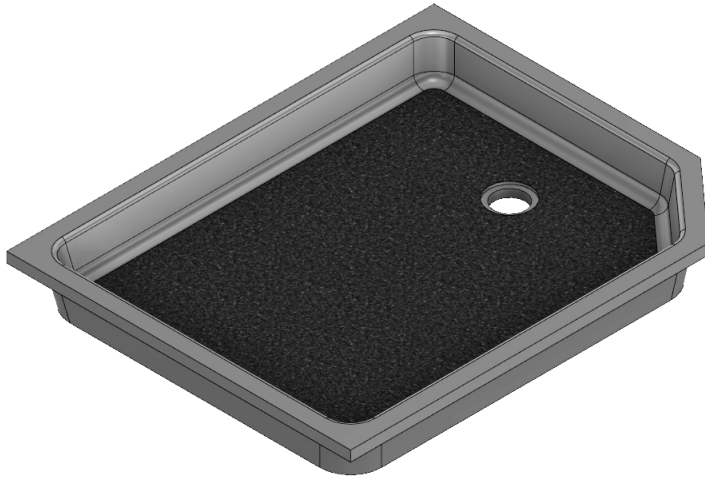

# MERIDIAN SOLID SURFACE ONE-PIECE SHOWER BASE

Model # MSB4133SUNR (Right- Drain)  
Model # MSB4133SUNL (Left – Drain) picture shown

## 41" x 33" Universal Neo Angle End Drain

- Integral shower floor and threshold for corner installation
- Choose from a variety of solid colors and granite-patterned colors
- Easy to clean surface, does not promote mold or mildew
- Textured flooring helps prevent slipping
- Tapered floor helps water flow to drain
- Rigid water barrier integrated into base
- Uses standard 2" NPS strainer assembly
- Certified by Home Innovation Research Labs to the harmonized CSA B45.5/IAPMO Z124
- Approved by the Massachusetts Board of Examiners of Plumbers and Gasfitters

### Variable Threshold Detail