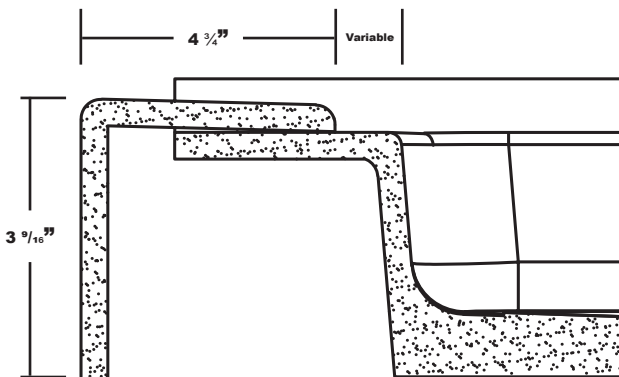

# MERIDIAN SOLID SURFACE ONE-PIECE SHOWER BASE

Model # MSB4133SUNR (Right- Drain)  
Model # MSB4133SUNL (Left – Drain) picture shown

## 41" x 33" Universal Neo Angle End Drain

- Integral shower floor and threshold for corner installation
- Choose from a variety of solid colors and granite-patterned colors
- Easy to clean surface, does not promote mold or mildew
- Textured flooring helps prevent slipping
- Tapered floor helps water flow to drain
- Rigid water barrier integrated into base
- Uses standard 2" NPS strainer assembly
- Certified by Home Innovation Research Labs to the harmonized CSA B45.5/IAPMO Z124
- Approved by the Massachusetts Board of Examiners of Plumbers and Gasfitters

### Variable Threshold Detail

### Section Thru Waterdam