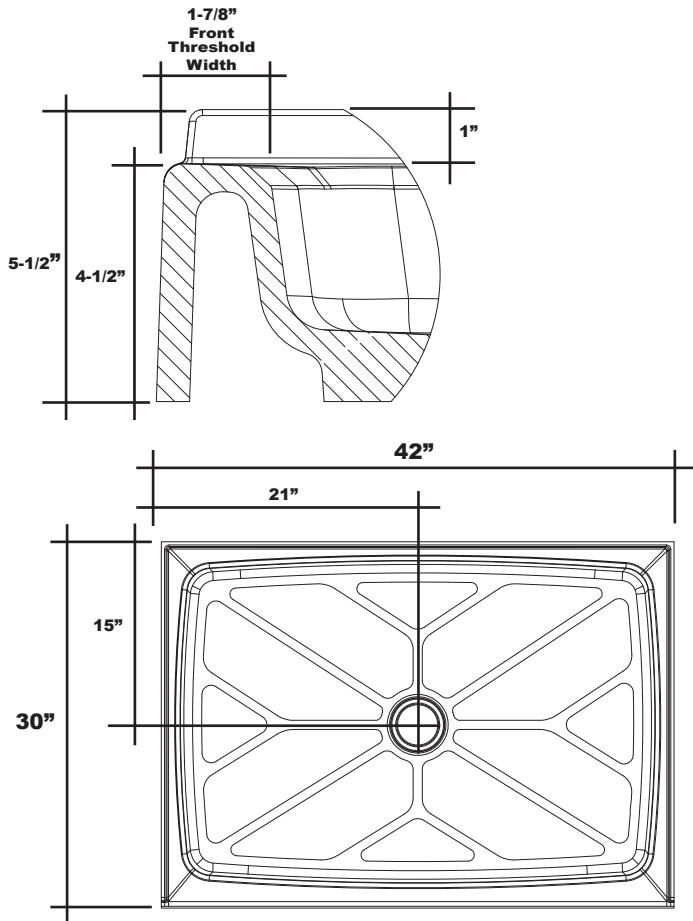

# MERIDIAN SOLID SURFACE ONE-PIECE SHOWER BASE

**42" x 30"**

Model # MSB4230S

- Integral shower floor and threshold for alcove installation
- Choose from a variety of solid colors and granite-patterned colors
- Easy to clean surface, does not promote mold or mildew
- Textured flooring helps prevent slipping
- Tapered floor helps water flow to drain
- Rigid water barrier integrated into base
- Uses standard 2" NPS strainer assembly
- Certified by Home Innovation Research Labs to the harmonized CSA B45.5/IAPMO Z124
- Approved by the Massachusetts Board of Examiners of Plumbers and Gasfitters

## Threshold Detail