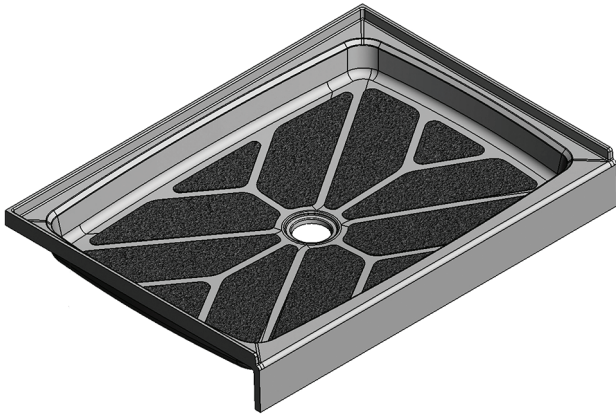

# MERIDIAN SOLID SURFACE ONE-PIECE SHOWER BASE

**42" x 30"**

Model # MSB4230S

- Integral shower floor and threshold for alcove installation
- Choose from a variety of solid colors and granite-patterned colors
- Easy to clean surface, does not promote mold or mildew
- Textured flooring helps prevent slipping
- Tapered floor helps water flow to drain
- Rigid water barrier integrated into base
- Uses standard 2" NPS strainer assembly
- Certified by Home Innovation Research Labs to the harmonized CSA B45.5/IAPMO Z124
- Approved by the Massachusetts Board of Examiners of Plumbers and Gasfitters

## Threshold Detail

## Section Thru Waterdam