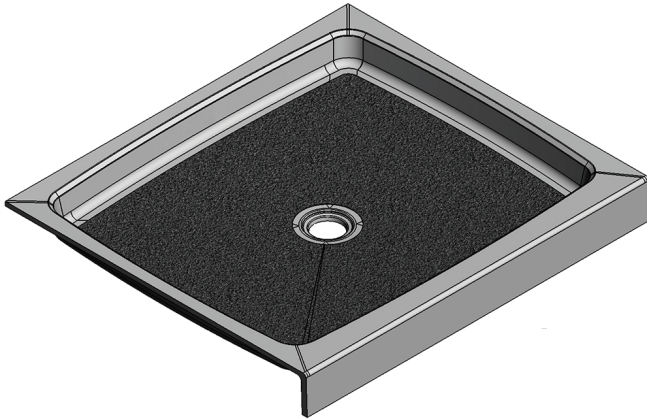

MERIDIAN SOLID SURFACE ONE-PIECE SHOWER BASE

42" x 37"

Model # MSB4237S

- Integral shower floor and threshold for alcove installation
- Choose from a variety of solid colors and granite-patterned colors
- Easy to clean surface, does not promote mold or mildew
- Textured flooring helps prevent slipping
- Tapered floor helps water flow to drain
- Rigid water barrier integrated into base
- Uses standard 2" NPS strainer assembly
- Certified by Home Innovation Research Labs to the harmonized CSA B45.5/IAPMO Z124
- Approved by the Massachusetts Board of Examiners of Plumbers and Gasfitters

Threshold Detail

Section Thru Waterdam