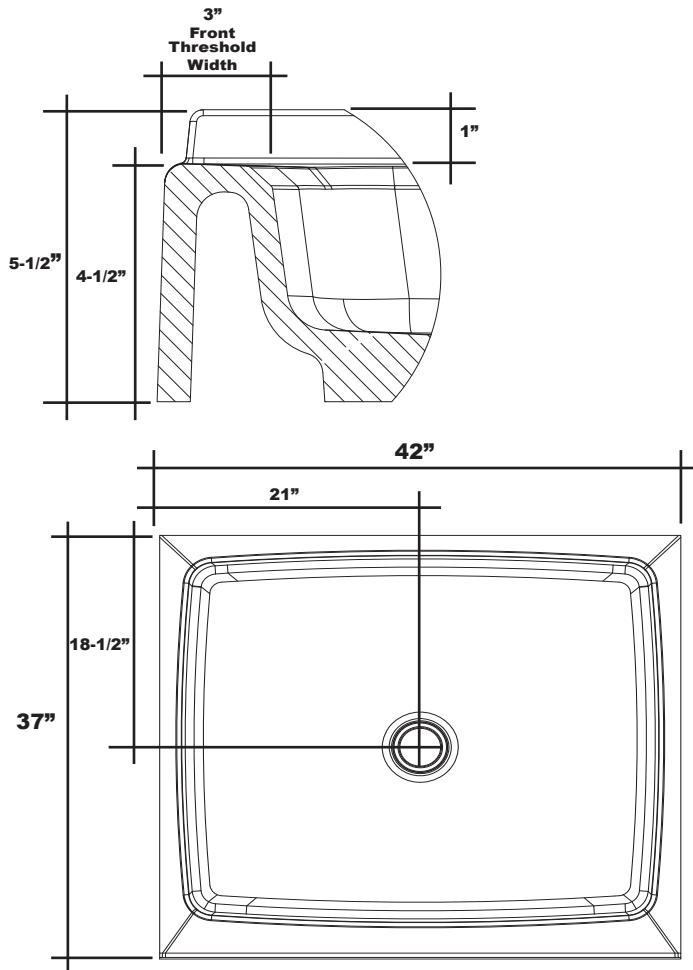

MERIDIAN SOLID SURFACE ONE-PIECE SHOWER BASE

42" x 37"

Model # MSB4237S

- Integral shower floor and threshold for alcove installation
- Choose from a variety of solid colors and granite-patterned colors
- Easy to clean surface, does not promote mold or mildew
- Textured flooring helps prevent slipping
- Tapered floor helps water flow to drain
- Rigid water barrier integrated into base
- Uses standard 2" NPS strainer assembly
- Certified by Home Innovation Research Labs to the harmonized CSA B45.5/IAPMO Z124
- Approved by the Massachusetts Board of Examiners of Plumbers and Gasfitters

Threshold Detail

Section Thru Waterdam