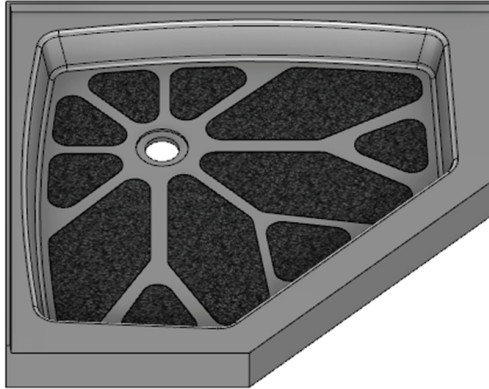

# MERIDIAN SOLID SURFACE ONE-PIECE SHOWER BASE

Model # MSB4242SN

## 42" x 42" Neo Angle

- Integral shower floor and threshold for corner installation
- Choose from a variety of solid colors and granite-patterned colors
- Easy to clean surface, does not promote mold or mildew
- Textured flooring helps prevent slipping
- Tapered floor helps water flow to drain
- Rigid water barrier integrated into base
- Uses standard 2" NPS strainer assembly
- Certified by Home Innovation Research Labs to the harmonized CSA B45.5/IAPMO Z124
- Approved by the Massachusetts Board of Examiners of Plumbers and Gasfitters

### Section Thru Waterdam