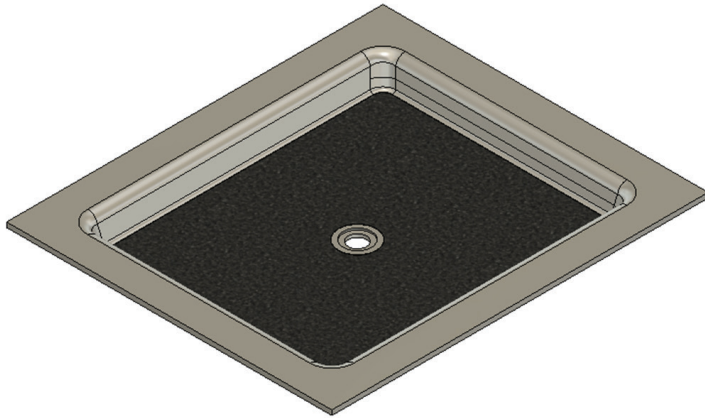

MERIDIAN SOLID SURFACE ONE-PIECE SHOWER BASE

Model #MSB4640SU

46" X 40"

Universal Center Drain

- Integral shower floor and threshold for alcove installation
- Choose from a variety of solid colors and granite-patterned colors
- Easy to clean surface, does not promote mold or mildew
- Textured flooring helps prevent slipping
- Tapered floor helps water flow to drain
- Rigid water barrier integrated into base
- Uses standard 2" NPS strainer assembly
- Certified by Home Innovation Research Labs to the harmonized CSA B45.5/IAPMO Z124
- Approved by the Massachusetts Board of Examiners of Plumbers and Gasfitters

Section Thru Waterdam