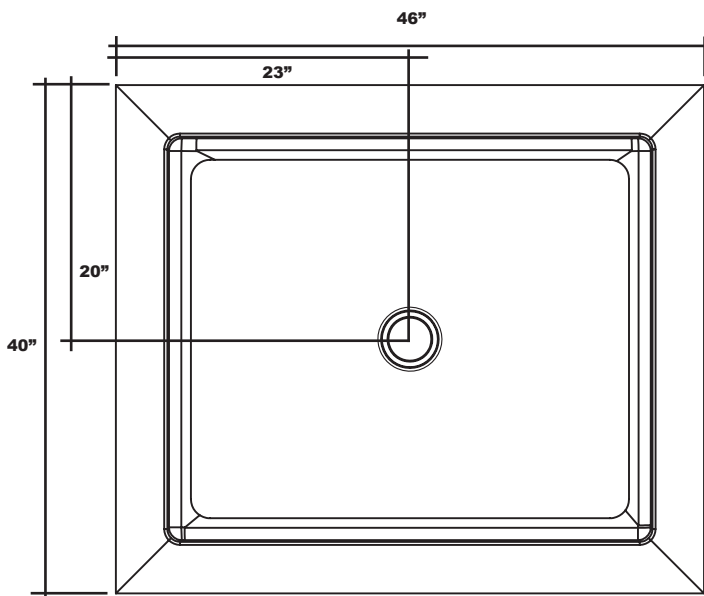

MERIDIAN SOLID SURFACE ONE-PIECE SHOWER BASE

Model #MSB4640SU

46" X 40"

Universal Center Drain

- Integral shower floor and threshold for alcove installation
- Choose from a variety of solid colors and granite-patterned colors
- Easy to clean surface, does not promote mold or mildew
- Textured flooring helps prevent slipping
- Tapered floor helps water flow to drain
- Rigid water barrier integrated into base
- Uses standard 2" NPS strainer assembly
- Certified by Home Innovation Research Labs to the harmonized CSA B45.5/IAPMO Z124
- Approved by the Massachusetts Board of Examiners of Plumbers and Gasfitters