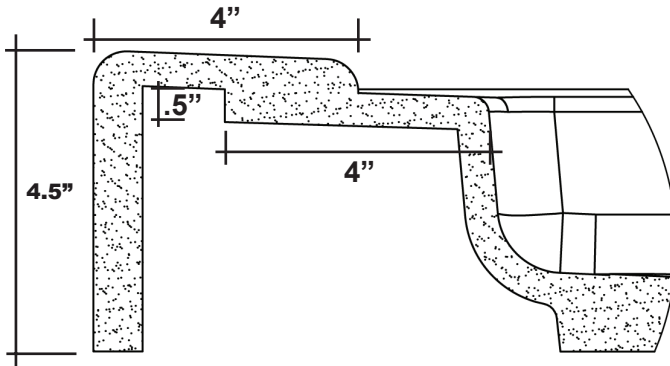

MERIDIAN SOLID SURFACE ONE-PIECE SHOWER BASE

Model #MSB4640SU

46" X 40"

Universal Center Drain

- Integral shower floor and threshold for alcove installation
- Choose from a variety of solid colors and granite-patterned colors
- Easy to clean surface, does not promote mold or mildew
- Textured flooring helps prevent slipping
- Tapered floor helps water flow to drain
- Rigid water barrier integrated into base
- Uses standard 2" NPS strainer assembly
- Certified by Home Innovation Research Labs to the harmonized CSA B45.5/IAPMO Z124
- Approved by the Massachusetts Board of Examiners of Plumbers and Gasfitters

Section Thru Waterdam