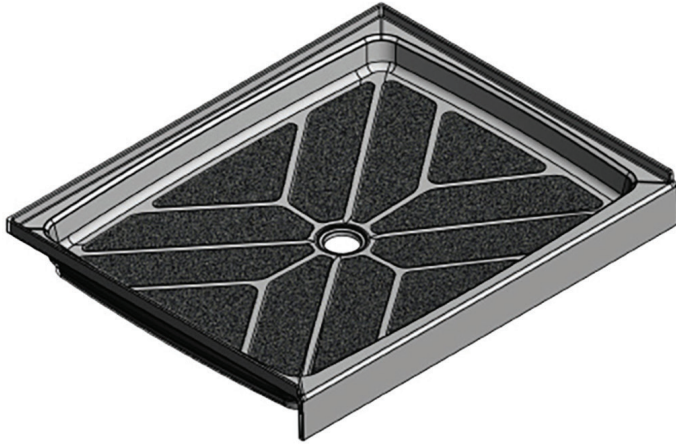

MERIDIAN SOLID SURFACE ONE-PIECE SHOWER BASE

48" x 33.5" Center Drain

Model # MSB48335S

- Integral shower floor and threshold for alcove installation
- Choose from a variety of solid colors and granite-patterned colors
- Shower floor drains toward 6" drain area allowing for drain orifice to be added anywhere within the 6" drain area
- Easy to clean surface, does not promote mold or mildew
- Textured flooring helps prevent slipping
- Tapered floor helps water flow to drain
- Rigid water barrier integrated into base
- Uses standard 2" NPS strainer assembly
- Certified by Home Innovation Research Labs to the harmonized CSA B45.5/IAPMO Z124
- Approved by the Massachusetts Board of Examiners of Plumbers and Gasfitters

Threshold Detail

Section Thru Waterdam