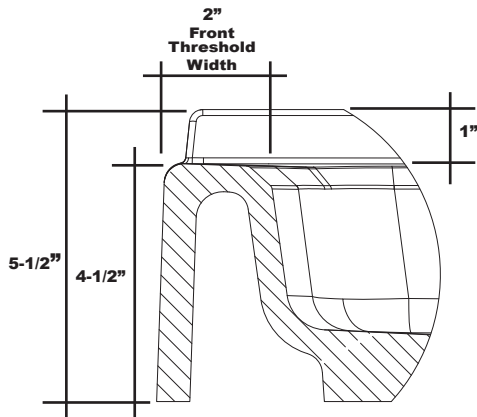

MERIDIAN SOLID SURFACE ONE-PIECE SHOWER BASE

48" x 33.5" Center Drain

Model # MSB48335S

- Integral shower floor and threshold for alcove installation
- Choose from a variety of solid colors and granite-patterned colors
- Shower floor drains toward 6" drain area allowing for drain orifice to be added anywhere within the 6" drain area
- Easy to clean surface, does not promote mold or mildew
- Textured flooring helps prevent slipping
- Tapered floor helps water flow to drain
- Rigid water barrier integrated into base
- Uses standard 2" NPS strainer assembly
- Certified by Home Innovation Research Labs to the harmonized CSA B45.5/IAPMO Z124
- Approved by the Massachusetts Board of Examiners of Plumbers and Gasfitters

Threshold Detail

Section Thru Waterdam