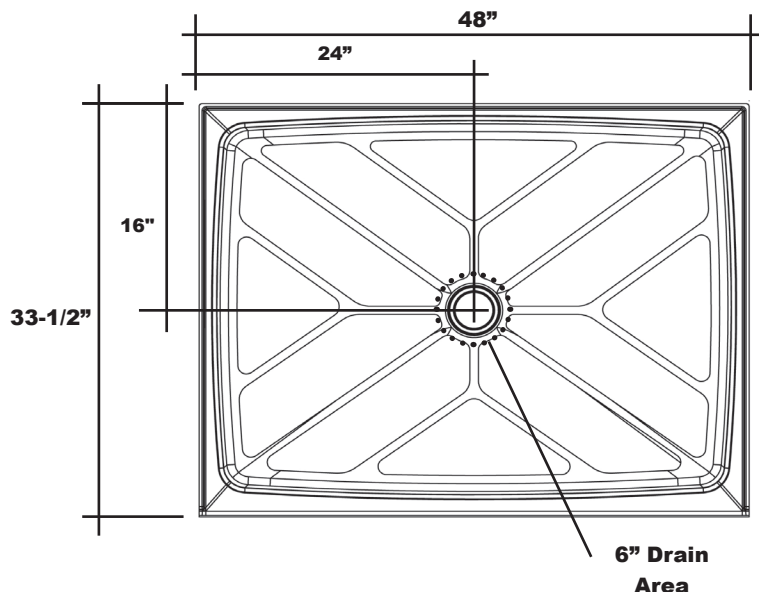

MERIDIAN SOLID SURFACE ONE-PIECE SHOWER BASE

48" x 33.5" Center Drain

Model # MSB48335S

- Integral shower floor and threshold for alcove installation
- Choose from a variety of solid colors and granite-patterned colors
- Shower floor drains toward 6" drain area allowing for drain orifice to be added anywhere within the 6" drain area
- Easy to clean surface, does not promote mold or mildew
- Textured flooring helps prevent slipping
- Tapered floor helps water flow to drain
- Rigid water barrier integrated into base
- Uses standard 2" NPS strainer assembly
- Certified by Home Innovation Research Labs to the harmonized CSA B45.5/IAPMO Z124
- Approved by the Massachusetts Board of Examiners of Plumbers and Gasfitters

Threshold Detail

Section Thru Waterdam