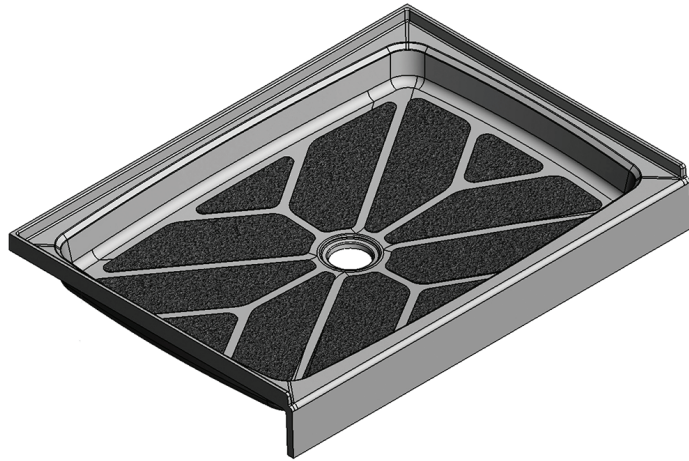

MERIDIAN SOLID SURFACE ONE-PIECE SHOWER BASE

Model # MSB4838S

48" x 38"

- Integral shower floor and threshold for alcove installation
- Choose from a variety of solid colors and granite-patterned colors
- Easy to clean surface, does not promote mold or mildew
- Textured flooring helps prevent slipping
- Tapered floor helps water flow to drain
- Rigid water barrier integrated into base
- Uses standard 2" NPS strainer assembly
- Certified by Home Innovation Research Labs to the harmonized CSA B45.5/IAPMO Z124
- Approved by the Massachusetts Board of Examiners of Plumbers and Gasfitters

Section Thru Waterdam