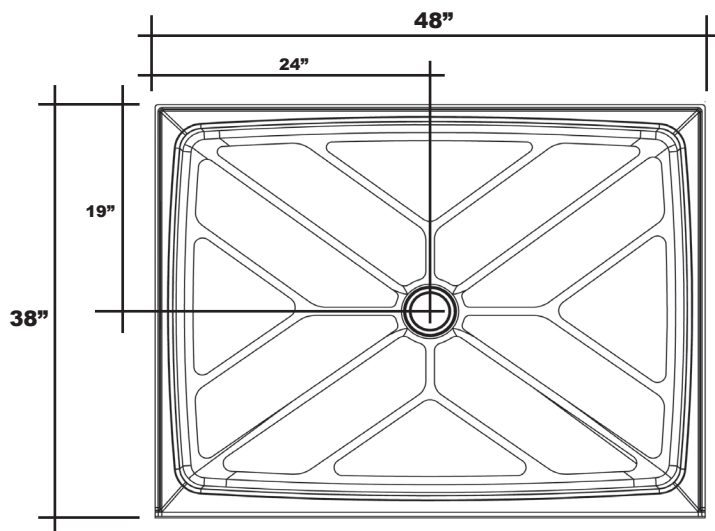

MERIDIAN SOLID SURFACE ONE-PIECE SHOWER BASE

Model # MSB4838S

48" x 38"

- Integral shower floor and threshold for alcove installation
- Choose from a variety of solid colors and granite-patterned colors
- Easy to clean surface, does not promote mold or mildew
- Textured flooring helps prevent slipping
- Tapered floor helps water flow to drain
- Rigid water barrier integrated into base
- Uses standard 2" NPS strainer assembly
- Certified by Home Innovation Research Labs to the harmonized CSA B45.5/IAPMO Z124
- Approved by the Massachusetts Board of Examiners of Plumbers and Gasfitters

Section Thru Waterdam