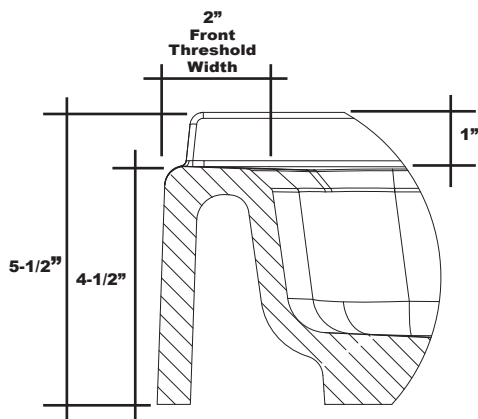

MERIDIAN SOLID SURFACE ONE-PIECE SHOWER BASE

Model # MSB4838S

48" x 38"

- Integral shower floor and threshold for alcove installation
- Choose from a variety of solid colors and granite-patterned colors
- Easy to clean surface, does not promote mold or mildew
- Textured flooring helps prevent slipping
- Tapered floor helps water flow to drain
- Rigid water barrier integrated into base
- Uses standard 2" NPS strainer assembly
- Certified by Home Innovation Research Labs to the harmonized CSA B45.5/IAPMO Z124
- Approved by the Massachusetts Board of Examiners of Plumbers and Gasfitters

Section Thru Waterdam