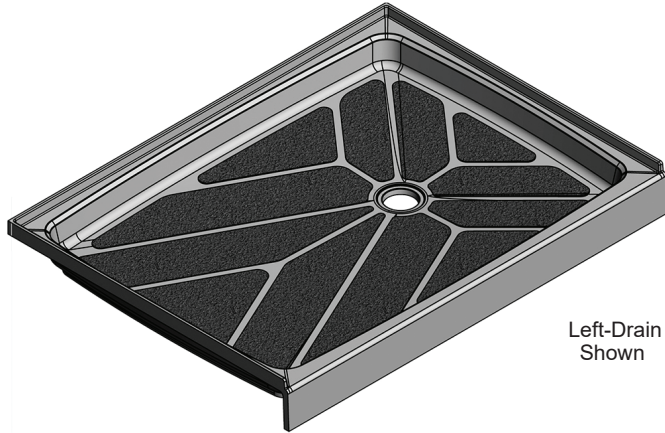

MERIDIAN SOLID SURFACE ONE-PIECE SHOWER BASE

Model # MSB4953675SOL (Left-Drain)
Model # MSB4953675SOR (Right-Drain)

49.5" x 36.75" Offset Drain

- Integral shower floor and threshold for alcove installation
- Choose from a variety of solid colors and granite-patterned colors
- Offset drain configuration allows base to be used for right or left drain installation
- Easy to clean surface, does not promote mold or mildew
- Textured flooring helps prevent slipping
- Tapered floor helps water flow to drain
- Rigid water barrier integrated into base
- Uses standard 2" NPS strainer assembly
- Certified by Home Innovation Research Labs to the harmonized CSA B45.5/IAPMO Z124
- Approved by the Massachusetts Board of Examiners of Plumbers and Gasfitters

Threshold Detail

Section Thru Waterdam