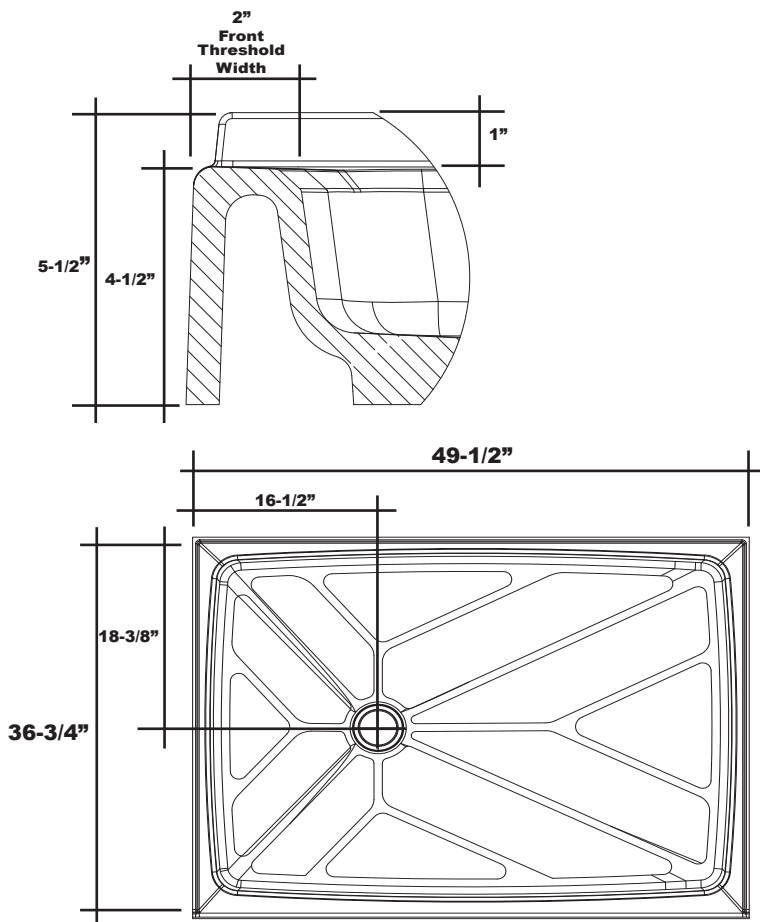

MERIDIAN SOLID SURFACE ONE-PIECE SHOWER BASE

Model # MSB4953675SOL (Left-Drain)
Model # MSB4953675SOR (Right-Drain)

49.5" x 36.75" Offset Drain

- Integral shower floor and threshold for alcove installation
- Choose from a variety of solid colors and granite-patterned colors
- Offset drain configuration allows base to be used for right or left drain installation
- Easy to clean surface, does not promote mold or mildew
- Textured flooring helps prevent slipping
- Tapered floor helps water flow to drain
- Rigid water barrier integrated into base
- Uses standard 2" NPS strainer assembly
- Certified by Home Innovation Research Labs to the harmonized CSA B45.5/IAPMO Z124
- Approved by the Massachusetts Board of Examiners of Plumbers and Gasfitters

Threshold Detail

Section Thru Waterdam