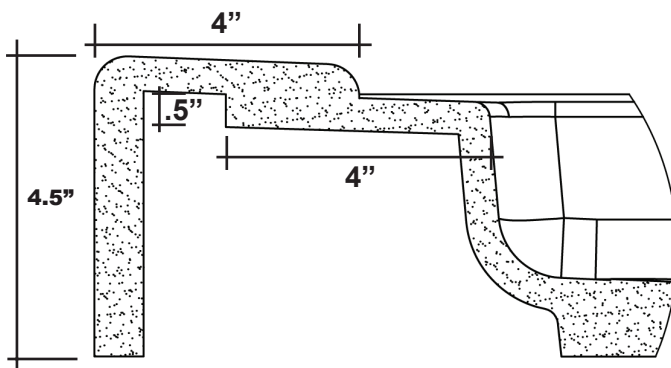

# MERIDIAN SOLID SURFACE ONE-PIECE SHOWER BASE

Model #MSB5036SU

**50" X 36"**

## Universal Center Drain

### Variable Threshold Detail