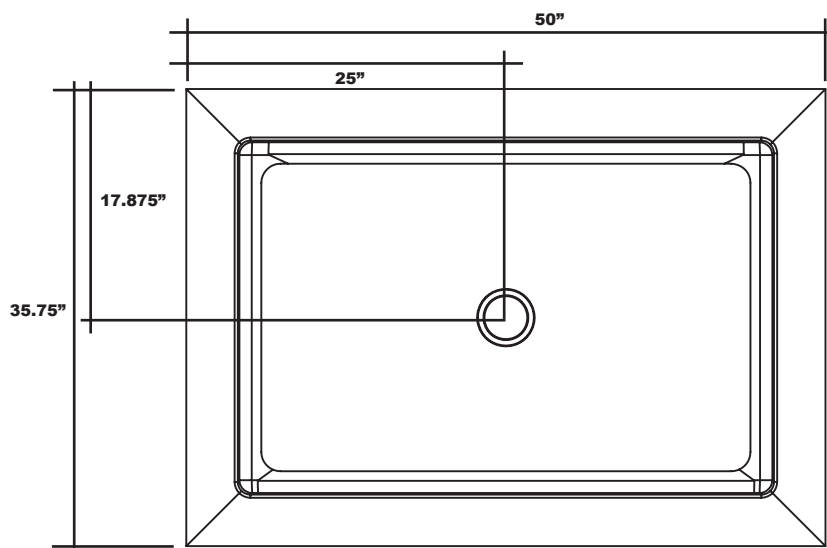

# MERIDIAN SOLID SURFACE ONE-PIECE SHOWER BASE

Model #MSB5036SU

**50" X 36"**

### Variable Threshold Detail