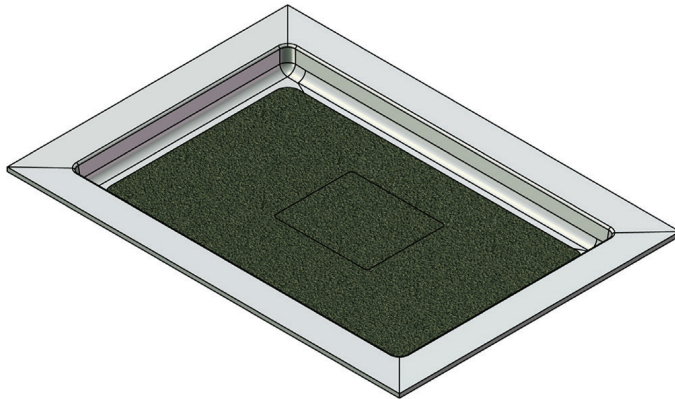

# MERIDIAN SOLID SURFACE ONE-PIECE SHOWER BASE

Model #MSB5036SU

**50" X 36"**

## Universal Center Drain

### Variable Threshold Detail

### Section Thru Waterdam

- Integral shower floor and threshold for alcove installation
- Choose from a variety of solid colors and granite-patterned colors
- Easy to clean surface, does not promote mold or mildew
- Textured flooring helps prevent slipping
- Tapered floor helps water flow to drain
- Rigid water barrier integrated into base
- Uses standard 2" NPS strainer assembly
- Certified by Home Innovation Research Labs to the harmonized CSA B45.5/IAPMO Z124
- Approved by the Massachusetts Board of Examiners of Plumbers and Gasfitters