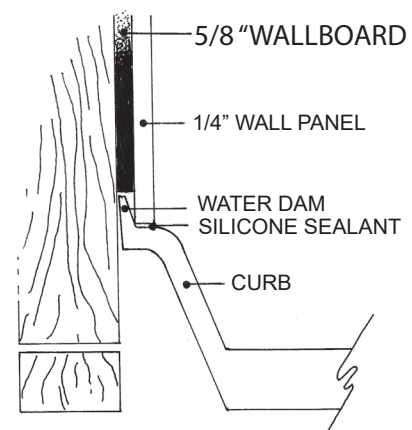

# MERIDIAN SOLID SURFACE ONE-PIECE SHOWER BASE

Model #MSB5036SU

**50" X 36"**

## Universal Center Drain

### Variable Threshold Detail

### Section Thru Waterdam

- Integral shower floor and threshold for alcove installation
- Choose from a variety of solid colors and granite-patterned colors
- Easy to clean surface, does not promote mold or mildew
- Textured flooring helps prevent slipping
- Tapered floor helps water flow to drain
- Rigid water barrier integrated into base
- Uses standard 2" NPS strainer assembly
- Certified by Home Innovation Research Labs to the harmonized CSA B45.5/IAPMO Z124
- Approved by the Massachusetts Board of Examiners of Plumbers and Gasfitters