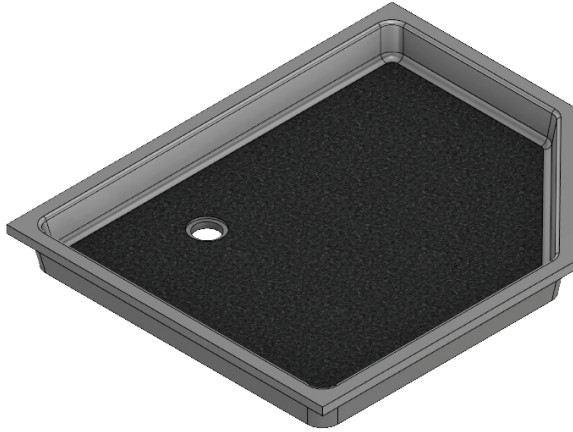

# MERIDIAN SOLID SURFACE ONE-PIECE SHOWER BASE

Model # MSB5041SUNR (Right-Drain) picture shown  
Model # MSB5041SUNL (Left-Drain)

## 50" x 41" Universal Neo Angle End Drain

- Integral shower floor and threshold for corner installation
- Choose from a variety of solid colors and granite-patterned colors
- Easy to clean surface, does not promote mold or mildew
- Textured flooring helps prevent slipping
- Tapered floor helps water flow to drain
- Rigid water barrier integrated into base
- Uses standard 2" NPS strainer assembly
- Certified by Home Innovation Research Labs to the harmonized CSA B45.5/IAPMO Z124
- Approved by the Massachusetts Board of Examiners of Plumbers and Gasfitters

### Variable Threshold Detail