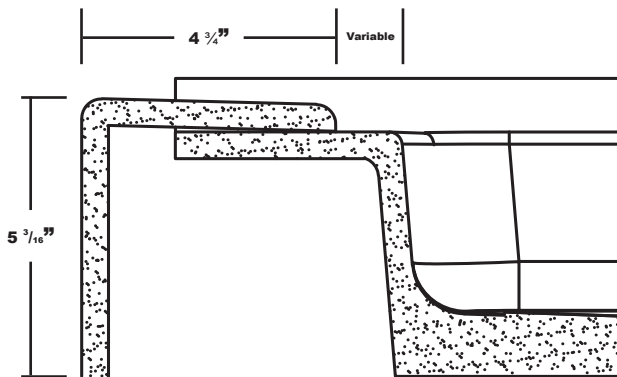

# MERIDIAN SOLID SURFACE ONE-PIECE SHOWER BASE

Model # MSB5041SUNR (Right-Drain) picture shown  
Model # MSB5041SUNL (Left-Drain)

## 50" x 41" Universal Neo Angle End Drain

- Integral shower floor and threshold for corner installation
- Choose from a variety of solid colors and granite-patterned colors
- Easy to clean surface, does not promote mold or mildew
- Textured flooring helps prevent slipping
- Tapered floor helps water flow to drain
- Rigid water barrier integrated into base
- Uses standard 2" NPS strainer assembly
- Certified by Home Innovation Research Labs to the harmonized CSA B45.5/IAPMO Z124
- Approved by the Massachusetts Board of Examiners of Plumbers and Gasfitters

### Variable Threshold Detail

### Section Thru Waterdam